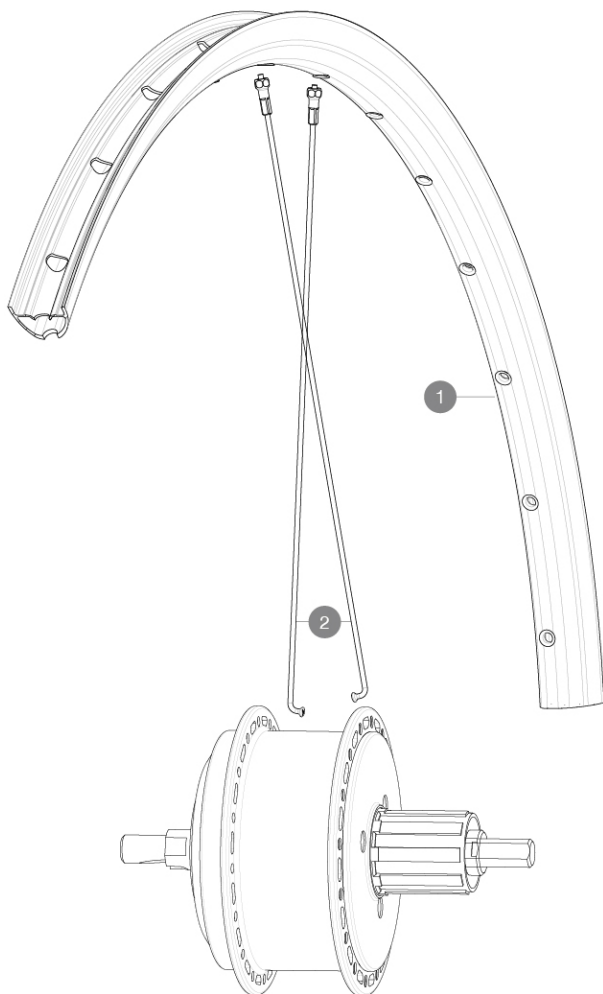

28x64 mm (1.1" x 2.5")

参照ホイール

## RIMS

&NBSP;:

1	V4092313	Kit Rear rim EBM Allroad S While Stocks lasts
	V2620101	UST RIM TAPE 25mm (for 21-24mm wide rim)

## SPOKES

2	V3667801	Kit 16 NDS round Jbent spoke 255mm Aksium Elite UST Disc EBM
---	----------	--