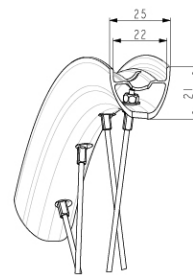

28x64 mm (1.1" x 2.5")

参照ホイール

## RIMS

&NBSP;:

1	V4092313	Kit Rear rim EBM Allroad S While Stocks lasts
	V2620101	UST RIM TAPE 25mm (for 21-24mm wide rim)