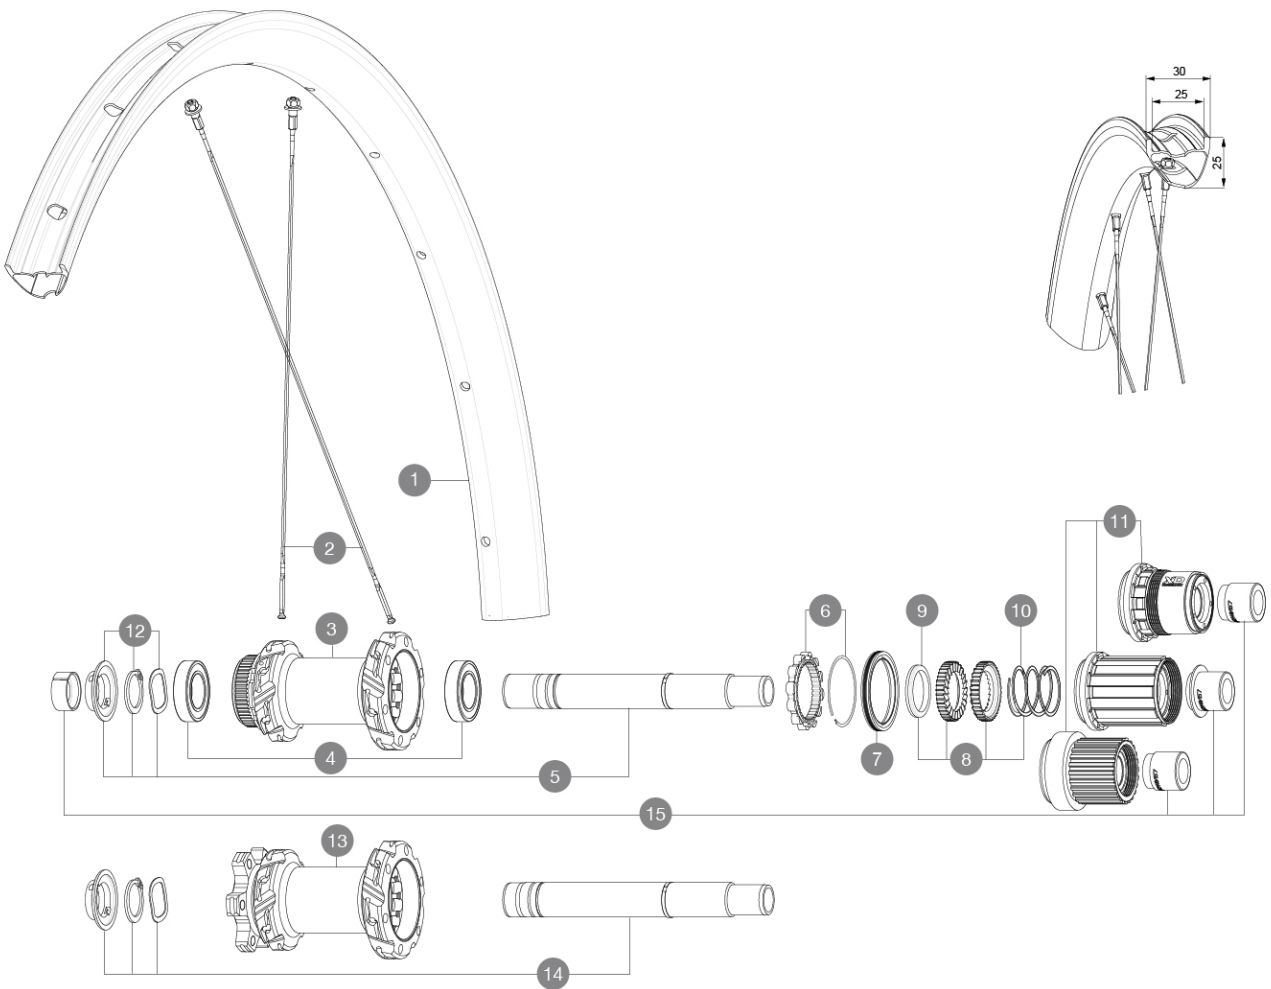

Crossmax SL Ultimate 25 29

参照ホイール

R37713	Xmax SL Ulti 25 29DCL RrBstMS*	R39952	Xmax SL Ulti25 29INTL Rr Bst*
R39752	Xmax SL Ulti25 29INTL RrBstXD*		

ASTM A2106 3 : 150mm 50mm 76mm (2.0" 3.0")

RIMS

&NBSP;:

1	V00004831	Kit Front/Rear rim Crossmax SL Ultimate 29" 22
1	V3766615	Kit Front/Rear rim Crossmax SL Ultimate 25 -while stock last
	V2700101	UST Tape 28mm for 25 to 27mm wide rims

SPOKES

2	V2389101	Kit 12Fr/Rr XmaxSL Ultimate spk293+np&w while stock last
2	V00065231	Kit12Fr/Rr MTBcarb29 ss spk293

HUB SHELLS

3	N/A	HUB BODY
4	M40076	HUB BEARINGS 17x30x7 6903 x 2
5	V2375701	Kit ID360 148 DCL axle with circlip
6	V2252701	KIT ID360 INSERT SHAPED EAR LOBE > 2017
7	V00063631	Kit ID360 seal version 2 (larger)
8	V2375201	KIT ID360 24 TEETH 2 RATCHET + MTB SPRING + PAD (specific)
9	V2375401	KIT ID360 MTB 24T 3 NOISE REDUCING PADS
10	V2372901	KIT 3 ID360 MTB SPRINGS
11	V3740101	XD MTB Freewheel Body ID360
11	V3990101	MicroSpline MTB Freewheel Body ID360
11	V3780101	HG9 Alloy MTB Freewheel Body ID360

12	V2373001	KIT ADJUST. SYSTEM QRM AUTO ID360 for 17x30x7 bearing
13	N/A	HUB BODY
14	V2372201	KIT ID360 148 D6T AXLE WITH CLIP

OPTIONS

	V2372801	KIT ID360 2x40 TEETH RATCHETS + MTB SPRING + GREASE + PAD
--	----------	-----------------------------------------------------------

Specifications

リム
 ・リム幅 : 100mm
 25 mm
 ETRTO 29" 622x25TSS
 Asymmetrical rim design
 Adaptive Layup Carbon technology
 UST

スポーク
 ABS
 24
 HG9

ホイールハブ
 6
 R
 15X110mm
 12X148mm
 Infinity Hub
 24 teeth ratchet
 360
 QRM