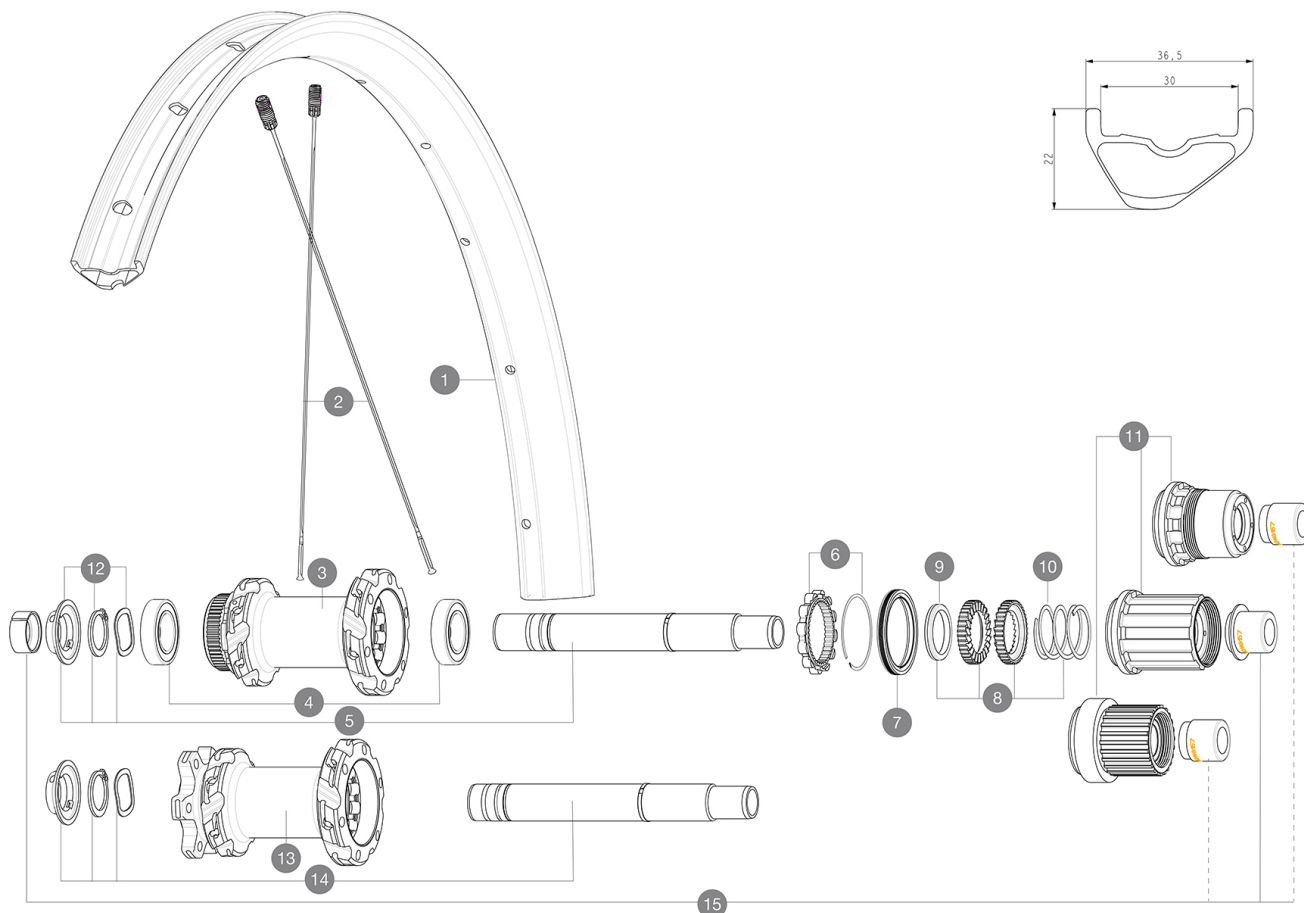

ASTM A486 4 : 60mm x 76mm (2.35" x 3.0")

参照ホイール

R37052	Crossmax Carbon XLR 29 RrBst*	R38752	Xmax Carb XLR 29DCLRr Bst MS*
R37752	Crossmax Carb XLR 29Rr Bst XD*		

RIMS

&NBSP;:

1	V3765515	Kit Front/Rear rim Crossmax Carbon XLR 29"
	V3750101	35mm UST Green Tape for 30mm wide rims

SPOKES

2	V2381401	KIT 12 FT/RR BUTTED SPOKES 296mm MTB 29"
---	----------	--

HUB SHELLS

3	N/A	HUB BODY
4	M40076	HUB BEARINGS 17x30x7 6903 x 2
5	V2375701	Kit ID360 148 DCL axle with circlip
6	V2252701	KIT ID360 INSERT SHAPED EAR LOBE > 2017
7	V2251601	ID360 SEAL + GREASE
8	V2375201	KIT ID360 24 TEETH 2 RATCHET + MTB SPRING + PAD (specific)
9	V2375401	KIT ID360 MTB 24T 3 NOISE REDUCING PADS
10	V2372901	KIT 3 ID360 MTB SPRINGS
11	V3740101	XD MTB Freewheel Body ID360
11	V3990101	MicroSpline MTB Freewheel Body ID360
11	V3780101	HG9 Alloy MTB Freewheel Body ID360
12	V2373001	KIT ADJUST. SYSTEM QRM AUTO ID360 for 17x30x7 bearing
13	N/A	HUB BODY
14	V2372201	KIT ID360 148 D6T AXLE WITH CLIP

OPTIONS

8	V2372801	KIT ID360 2x40 TEETH RATCHETS + MTB SPRING + GREASE + PAD
---	----------	---

ADAPTERS

15	V2510701	ID360 EVO REAR AXLE ADAPTERS 12x142mm DCL & D6T
	V2510801	ID360 EVO REAR AXLE ADAPTERS 9x135mm DCL & D6T

ホイールハブ
 6
 R
 15X110mm
 12X148mm
 Infinity Hub
 24 teeth ratchet
 360
 QRM

ホイールの重み
 870

VERSIONS
 6
 R
 110mm
 148mm
 XD
 HG9
 27.5" & 29"