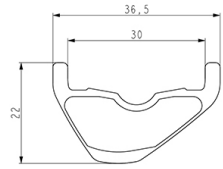

ASTM A486 4 : 60mm x 76mm (2.35" x 3.0")

参照ホイール

R37052	Crossmax Carbon XLR 29 RrBst*	R38752	Xmax Carb XLR 29DCLRr Bst MS*
R37752	Crossmax Carb XLR 29Rr Bst XD*		

RIMS

&NBSP;:

1	V3765515	Kit Front/Rear rim Crossmax Carbon XLR 29"
	V3750101	35mm UST Green Tape for 30mm wide rims

SPOKES

2	V2381401	KIT 12 FT/RR BUTTED SPOKES 296mm MTB 29"
---	----------	--

HUB SHELLS

3	N/A	HUB BODY
4	M40076	HUB BEARINGS 17x30x7 6903 x 2
5	V2375701	Kit ID360 148 DCL axle with circlip
6	V2252701	KIT ID360 INSERT SHAPED EAR LOBE > 2017
7	V2251601	ID360 SEAL + GREASE
8	V2375201	KIT ID360 24 TEETH 2 RATCHET + MTB SPRING + PAD (specific)
9	V2375401	KIT ID360 MTB 24T 3 NOISE REDUCING PADS
10	V2372901	KIT 3 ID360 MTB SPRINGS
11	V3740101	XD MTB Freewheel Body ID360
11	V3990101	MicroSpline MTB Freewheel Body ID360
11	V3780101	HG9 Alloy MTB Freewheel Body ID360
12	V2373001	KIT ADJUST. SYSTEM QRM AUTO ID360 for 17x30x7 bearing
13	N/A	HUB BODY
14	V2372201	KIT ID360 148 D6T AXLE WITH CLIP

Crossmax Carbon XL R 29

付属品

UST (129 838 01)	

COMPATIBILITY

HG9 XD Micro Spline	
12x148mm	
15x110mm	

Specifications

リム
 ・ ϕ : 100
 ϕ 30 mm
 ETRTO 29" 622x30TSS
 Asymmetrical rim design
 UST
スポーク
 ABS
 24
 2

ホイールハブ
 6
 R
 15X110mm
 12X148mm
 Infinity Hub
 24 teeth ratchet
 360
 QRM

ホイールの重み
 870

VERSIONS
 6
 R
 110mm
 148mm
 XD
 HG9
 27.5" & 29"