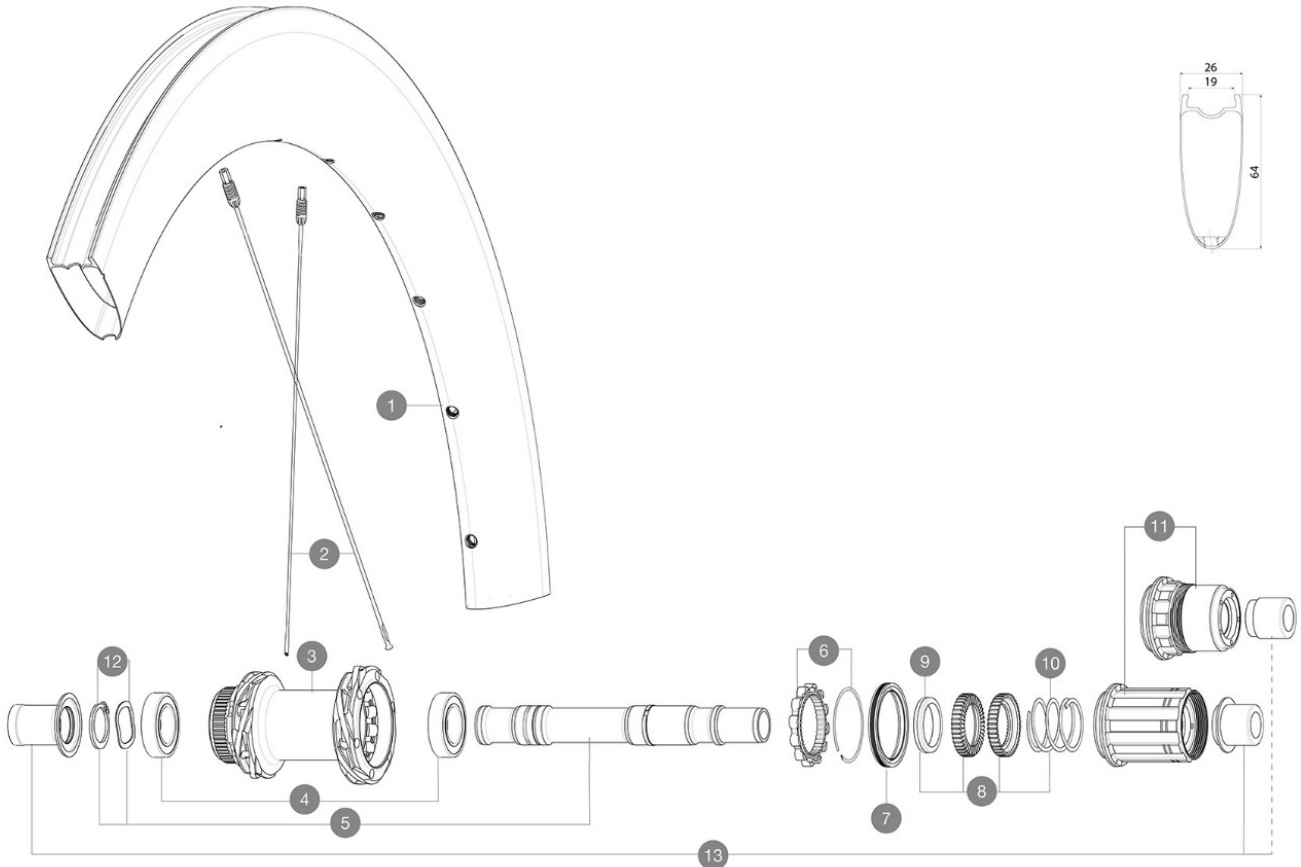

参照ホイール

ASTM A 2106 2 : 15A 23mm-
 23mm-
 6.75Bar/97PSI
 120 25 32 mm
 25 32 mm
 Maximum tyre pressure: 6.75bar/97PSI with a 23mm tyre - 3.8bar/55PSI with a 62mm tyre
 62mm-
 3.8Bar/55PSI

RIMS

1	V4094915	Kit Front/Rear rim Cosmic SLR 65 Disc
---	----------	---------------------------------------

SPOKES

2	V4164901	Kit 12 CosmicSLR65 Disc aero sspk M6 259
---	----------	--

HUB SHELLS

3	N/A	HUB BODY
3	N/A	HUB BODY
4	M40076	HUB BEARINGS 17x30x7 6903 x 2
5	V00046431	KIT AXE ID360 142LIGHT CL+CIR
6	V2252701	KIT ID360 INSERT SHAPED EAR LOBE > 2017
7	V00063631	Kit ID360 seal version 2 (larger)
8	V2251701	ID360 2 RATCHETS + SPRING + GREASE
9	V2500501	Kit 3 ID360 pad for noise reduction
10	V2251801	KIT 3 ID360 ROAD SPRINGS
11	V2580101	FREEHUB BODY XD Road ID360
11	V3430101	HG11 Freewheel Body ID360

12	V2373001	KIT ADJUST. SYSTEM QRM AUTO ID360 for 17x30x7 bearing
----	----------	---

OPTIONS

V2373401	KIT ID360 135/142 DCL L1 AXLE WITH CLIP
----------	---

ADAPTERS

13	V3811001	KIT ROAD ID360 RR CL ENDCAP (12MM)
	V2510901	ID360 EVO REAR AXLE ADAPTERS 12x135mm DCL & D6T
	V2510801	ID360 EVO REAR AXLE ADAPTERS 9x135mm DCL & D6T