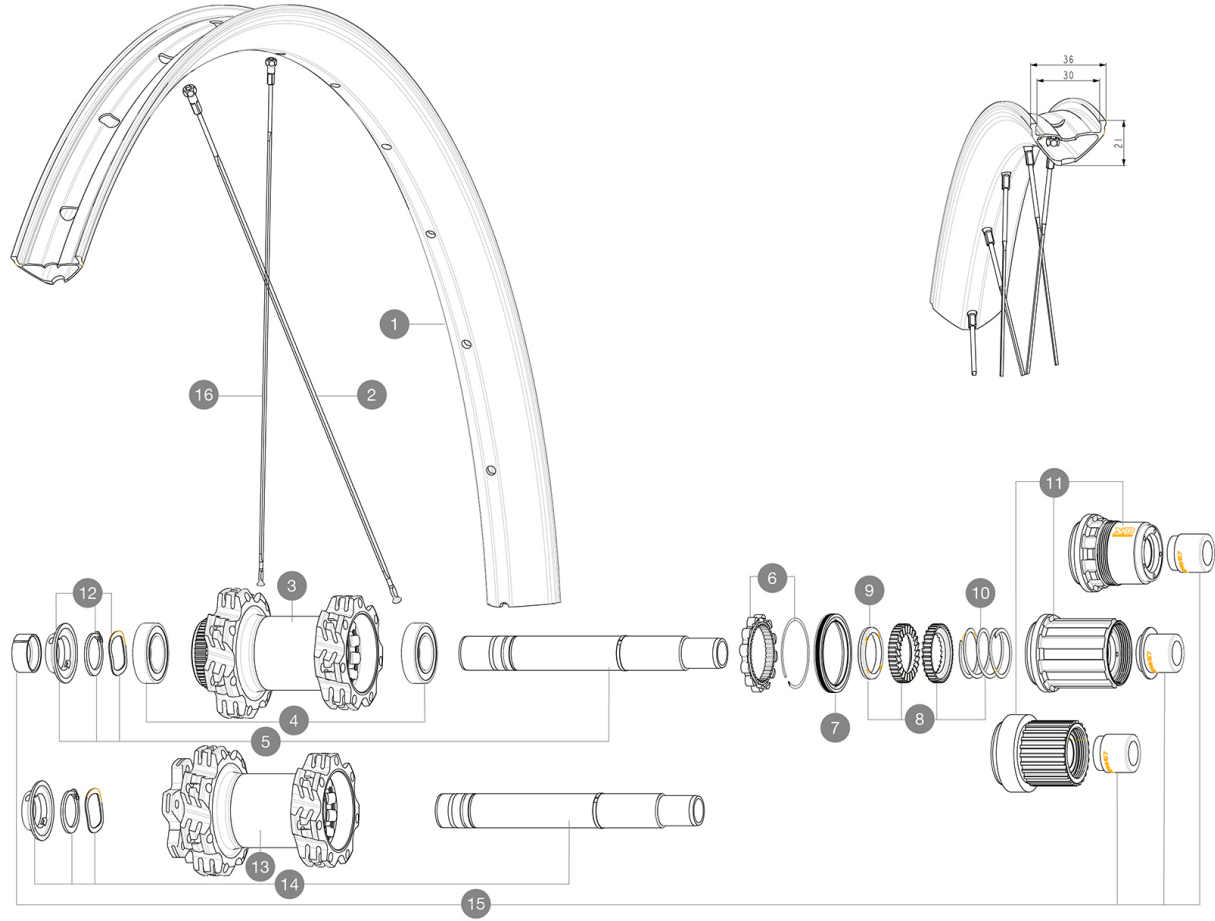

E-DEEMAX 30 29

参照ホイール

R40671	E-DEEMAX 30 INT 29 BST XD	R41091	E-DEEMAX 30 INT 29 BST HG
R40681	E-DEEMAX 30 CL 29 BST MS		

ASTM E1000 5 :
 30mm UST Green Tape for 30mm wide rims
 Maximum tyre pressure: 2.95bar/43PSI with a 52mm tyre - 1.55bar/22PSI with a 125mm tyre
 2.95Bar/43PSI

RIMS

&NBSP;:

1	V3766915	Kit Front/Rear rim eDeemax 30 29"
	V3750101	35mm UST Green Tape for 30mm wide rims

SPOKES

2	V2389701	Kit 14 Rear Drive Side eDeemax 29" flat spoke 303 + nipple
16	V2389601	Kit 14 Rear Non Drive Side eDeemax 29" flat spoke 305 + nip

HUB SHELLS

3	N/A	HUB BODY
4	M40076	HUB BEARINGS 17x30x7 6903 x 2
5	V2375701	Kit ID360 148 DCL axle with circlip
6	V2252701	KIT ID360 INSERT SHAPED EAR LOBE > 2017
7	V00063631	Kit ID360 seal version 2 (larger)
8	V2375201	KIT ID360 24 TEETH 2 RATCHET + MTB SPRING + PAD (specific)
9	V2375401	KIT ID360 MTB 24T 3 NOISE REDUCING PADS
10	V2372901	KIT 3 ID360 MTB SPRINGS
11	V3990101	MicroSpline MTB Freewheel Body ID360
11	V3780101	HG9 Alloy MTB Freewheel Body ID360

ADAPTERS

15	V2510701	ID360 EVO REAR AXLE ADAPTERS 12x142mm DCL & D6T
	V2510801	ID360 EVO REAR AXLE ADAPTERS 9x135mm DCL & D6T