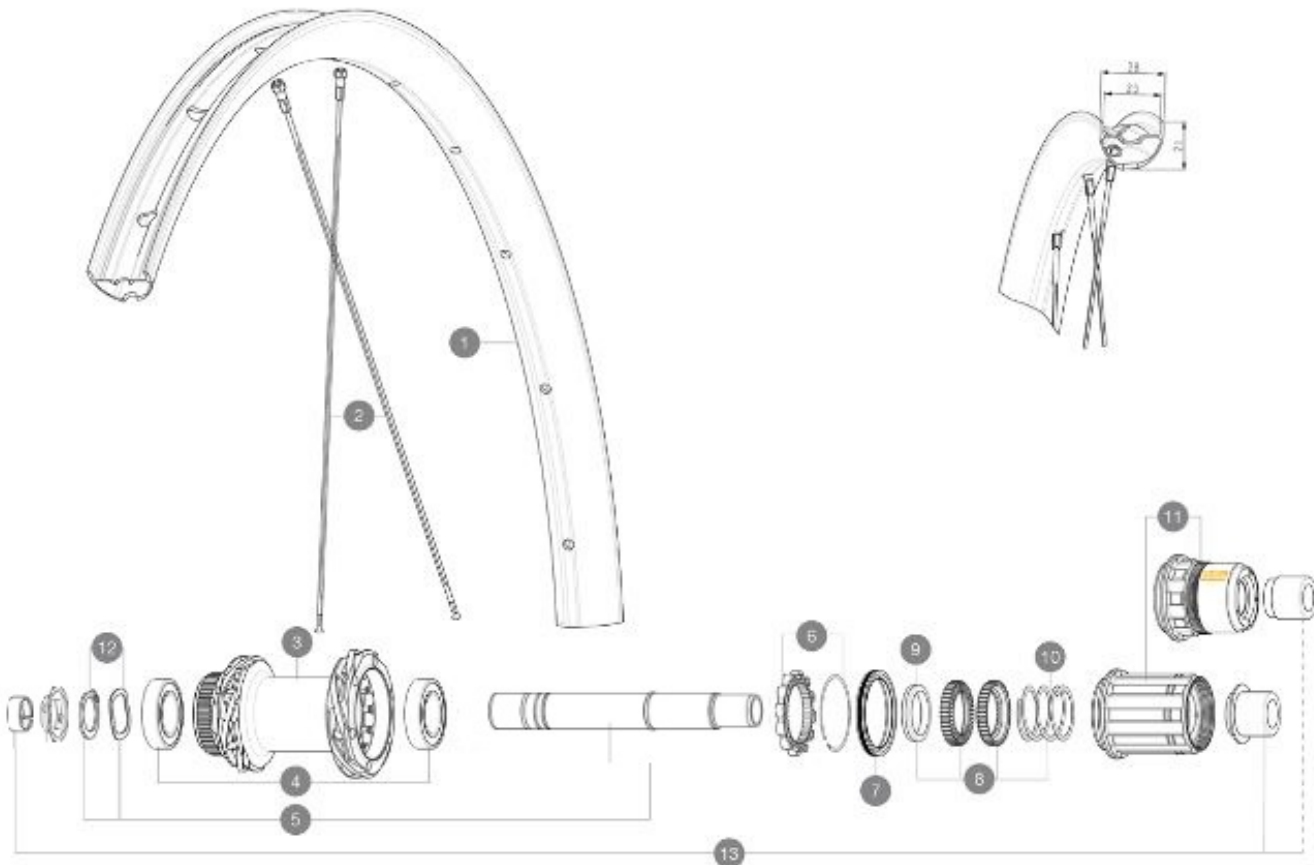

ALLROAD 650B DISC

参照ホイール

R40781 ALLR 650B CL 650B 12X142 M11

ASTM E1000 2 : 28mm - 64mm (1.1" - 2.5")
 Maximum tyre pressure: 4.1bar/59PSI with a 28mm tyre - 2.45bar/36PSI with a 64mm tyre
 12X135mm
 [V2510901]
 (V2374401)

RIMS

&NBSP;:

1	V4095115	Kit Front/Rear rim Allroad 650B
	V2700101	UST Tape 28mm for 25 to 27mm wide rims

SPOKES

2	V4165001	Kit 12 Front/Rear Allroad 650B flat spoke 277 + nipple black
---	----------	--

HUB SHELLS

3	N/A	HUB BODY
4	M40076	HUB BEARINGS 17x30x7 6903 x 2
5	V2373401	KIT ID360 135/142 DCL L1 AXLE WITH CLIP
6	V2252701	KIT ID360 INSERT SHAPED EAR LOBE > 2017
7	V00063631	Kit ID360 seal version 2 (larger)
8	V2251701	ID360 2 RATCHETS + SPRING + GREASE
9	V2500501	Kit 3 ID360 pad for noise reduction
10	V2251801	KIT 3 ID360 ROAD SPRINGS

11	V3430101	HG11 Freewheel Body ID360
11	V2580101	FREEHUB BODY XD Road ID360
12	V2373001	KIT ADJUST. SYSTEM QRM AUTO ID360 for 17x30x7 bearing

ADAPTERS

13	V2510901	ID360 EVO REAR AXLE ADAPTERS 12x135mm DCL & D6T
13	V2510801	ID360 EVO REAR AXLE ADAPTERS 9x135mm DCL & D6T