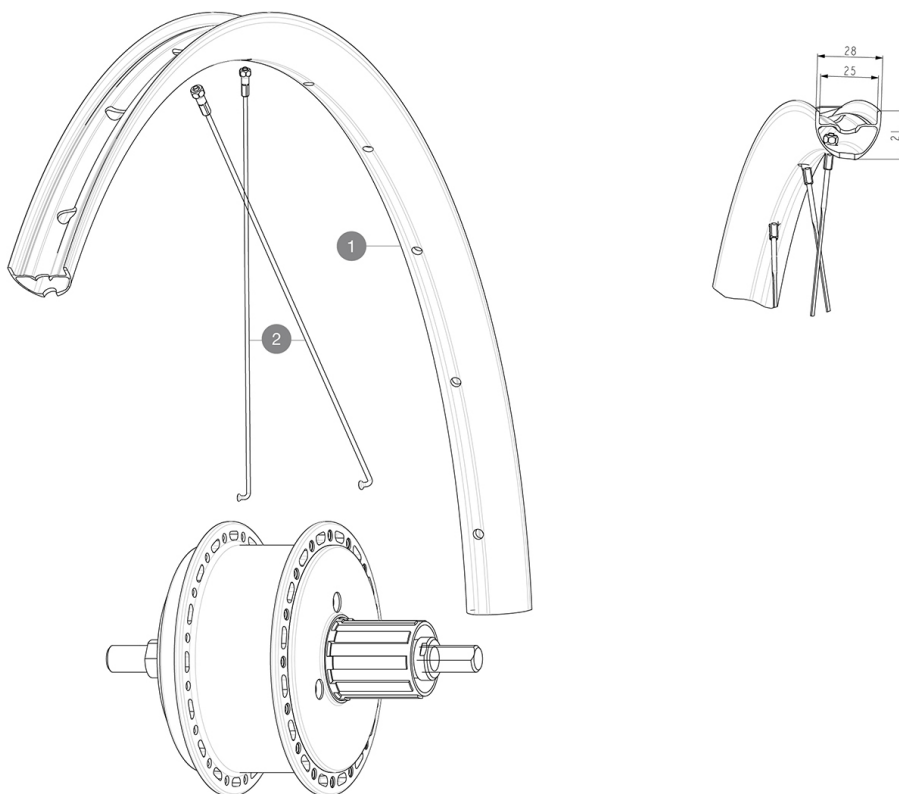

参照ホイール

R41711 ALLROAD EBM KHM 650B M11

RIMS

&NBSP;:

1	V4095213	Kit Rear rim EBM Allroad 650B
	V2700101	UST Tape 28mm for 25 to 27mm wide rims

SPOKES

2	V4165101	Kit 16 Rear Allroad 650B Jbent Spoke 235 EBM + black nipple
---	----------	---