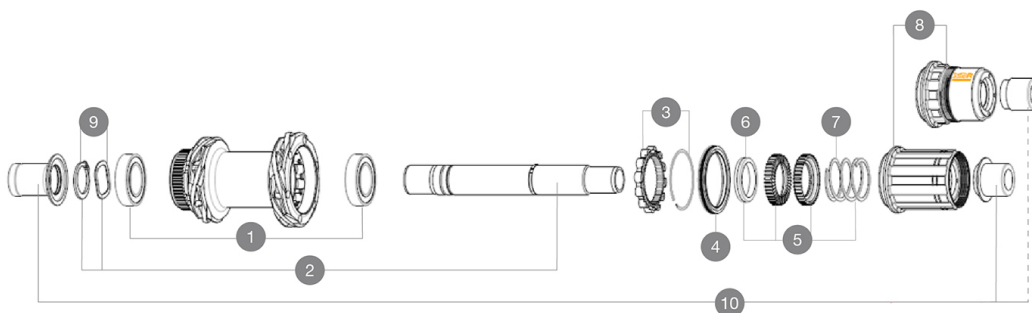

参照ホイール

H44501 MR801INFSPRR CL 12X142 XDR 24H

H44301 MR801INFSPRR CL 12X142 M11 24H

HUB SHELLS

1	M40076	HUB BEARINGS 17x30x7 6903 x 2
2	V2373401	KIT ID360 135/142 DCL L1 AXLE WITH CLIP
3	V2252701	KIT ID360 INSERT SHAPED EAR LOBE > 2017
4	V2251601	ID360 SEAL + GREASE
5	V2251701	ID360 2 RATCHETS + SPRING + GREASE
6	V2500501	Kit 3 ID360 pad for noise reduction
7	V2251801	KIT 3 ID360 ROAD SPRINGS
8	V3430101	HG11 Freewheel Body ID360
8	V2580101	FREEHUB BODY XD Road ID360
9	V2373001	KIT ADJUST. SYSTEM QRM AUTO ID360 for 17x30x7 bearing

ADAPTERS

10	V3811001	KIT ROAD ID360 RR CL ENDCAP (12MM)
----	----------	------------------------------------