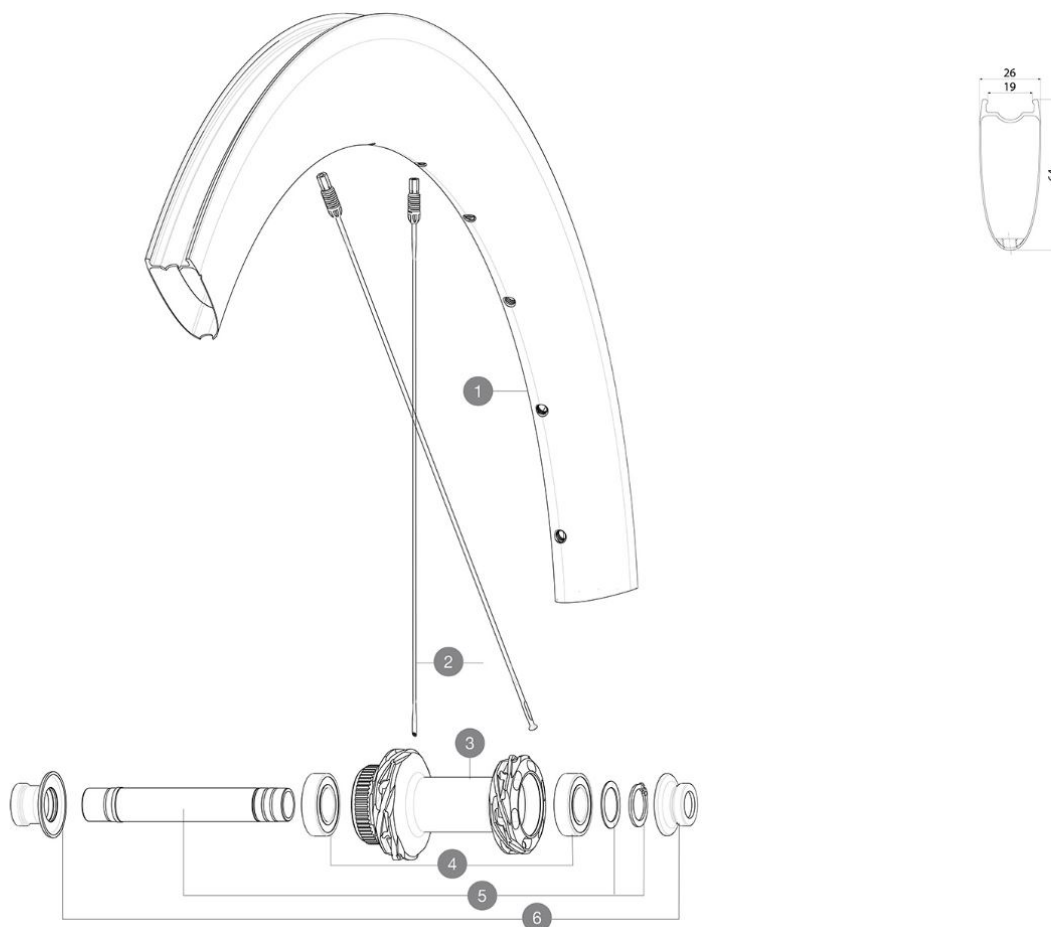

ASTM CATEGORY 2 : road and offroad with jumps less than 15cm
For a longer longevity of the wheel, Mavic recommends that the total weight supported by the wheels doesn't exceed 120kg, bike included
Recommended tire sizes: 25 to 32 mm
Max. Pressure: see indication on wheel and tire. If they differ, use the lowest of the 2

REFERENCES WHEELS

RIMS

&NBSP;:

1 V00062631 Kit Front/Rear rim Cosmic SLR65 Ltd

SPOKES

2 V4164901 Kit 12 CosmicSLR65 Disc aero sspk M6 259

HUB SHELLS

3 N/A HUB BODY
3 N/A HUB BODY
4 M40129 KIT 2 BEARINGS 6902 15x28x7
5 V2373301 KIT QRM AUTO FRONT AXLE 12mm > 2019

ADAPTERS

6 V2374701 KIT FRONT ROAD FORK REST 12mm FOR J BENT DISC HUB
V2680301 "Kit Ft Road Adapter 12 >> 9mm"