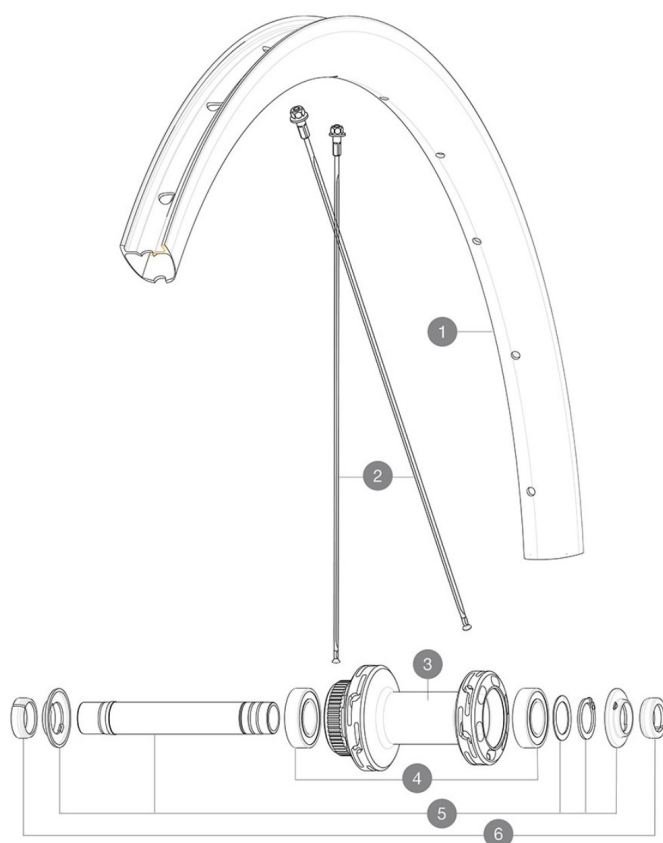

ASTM CATEGORY 2 : road and offroad with jumps less than 15cm
 For a longer longevity of the wheel, Mavic recommends that the total weight supported by the wheels doesn't exceed 120kg, bike included
 Recommended tire sizes: 25 to 32 mm
 Max. Pressure: see indication on wheel and tire. If they differ, use the lowest of the 2

REFERENCES WHEELS

RIMS

&NBSP;:

1	V00063531	Kit Front/Rear rim Cosmic SL32 Ltd
	V2620101	UST RIM TAPE 25mm (for 21-24mm wide rim)

SPOKES

2	V4163401	Kit 12 Front/Rear Cosmic SL 32 Disc butted stainless spoke 2
---	----------	--

HUB SHELLS

3	N/A	HUB BODY
4	M40129	KIT 2 BEARINGS 6902 15x28x7
5	V2373301	KIT QRM AUTO FRONT AXLE 12mm > 2019

ADAPTERS

6	V2680501	12mm Road Axle Cap QRM Auto
	V2680301	"Kit Ft Road Adapter 12 >> 9mm"

DELIVERED WITH

SPOKES

- **Material** : steel
- **Shape** : straight pull, flat, double butted
- **Nipples** : brass, ABS
- **Count** : 24 front and rear
- **Lacing** : front and rear crossed 2, contactless

WHEEL HUB

- Infinity hubs
- **Front and rear bodies** : aluminum
 - **Axle material** : aluminum
- Instant Drive 360 freewheel technology
QRM Auto bearing preload technology
- **Front** : Quick release and 12x100 through axle compatible
 - **Rear** : Quick Release, 12x142 and 12x135 compatible
- Hub available for Center Lock brake rotors only