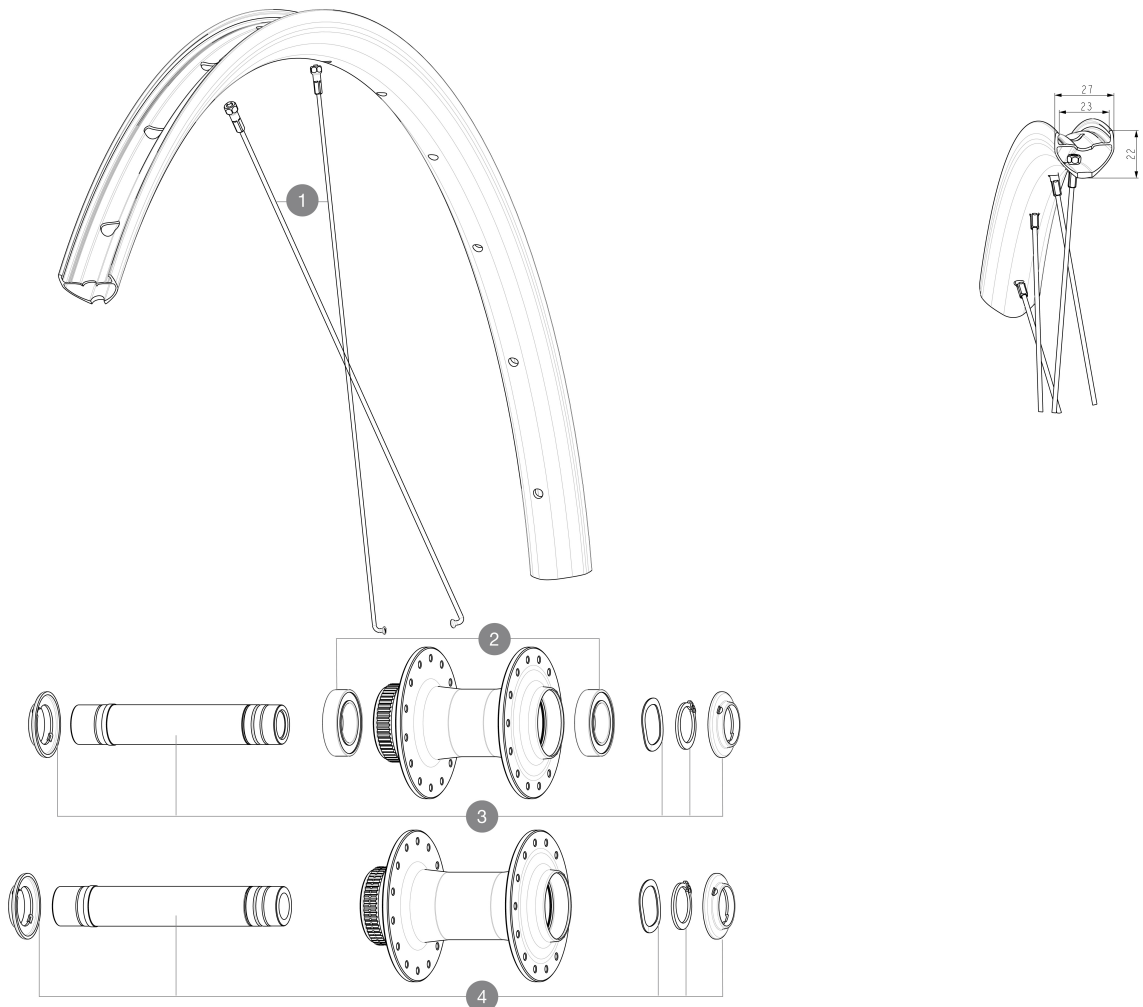

REFERENCES WHEELS

SPOKES

1	V00062331	Kit 14 ft/r Jbent bk rd spk 298 29"+np
---	-----------	--

HUB SHELLS

2	V2500901	KIT BEARINGS 18x30x7 + WAVED WASHER + CLIP
3	V2374001	KIT 12x100mm FRONT AXLE DCL QRM AUTO ALLROAD > 2019
4	V00083231	Kit 110mm axle QRM auto road DCL

ADAPTERS

V2680301	"Kit Ft Road Adapter 12 >> 9mm"
----------	---------------------------------

MAVIC *ALLROAD 1 23MM*

Specifications

WHEEL WEIGHTS