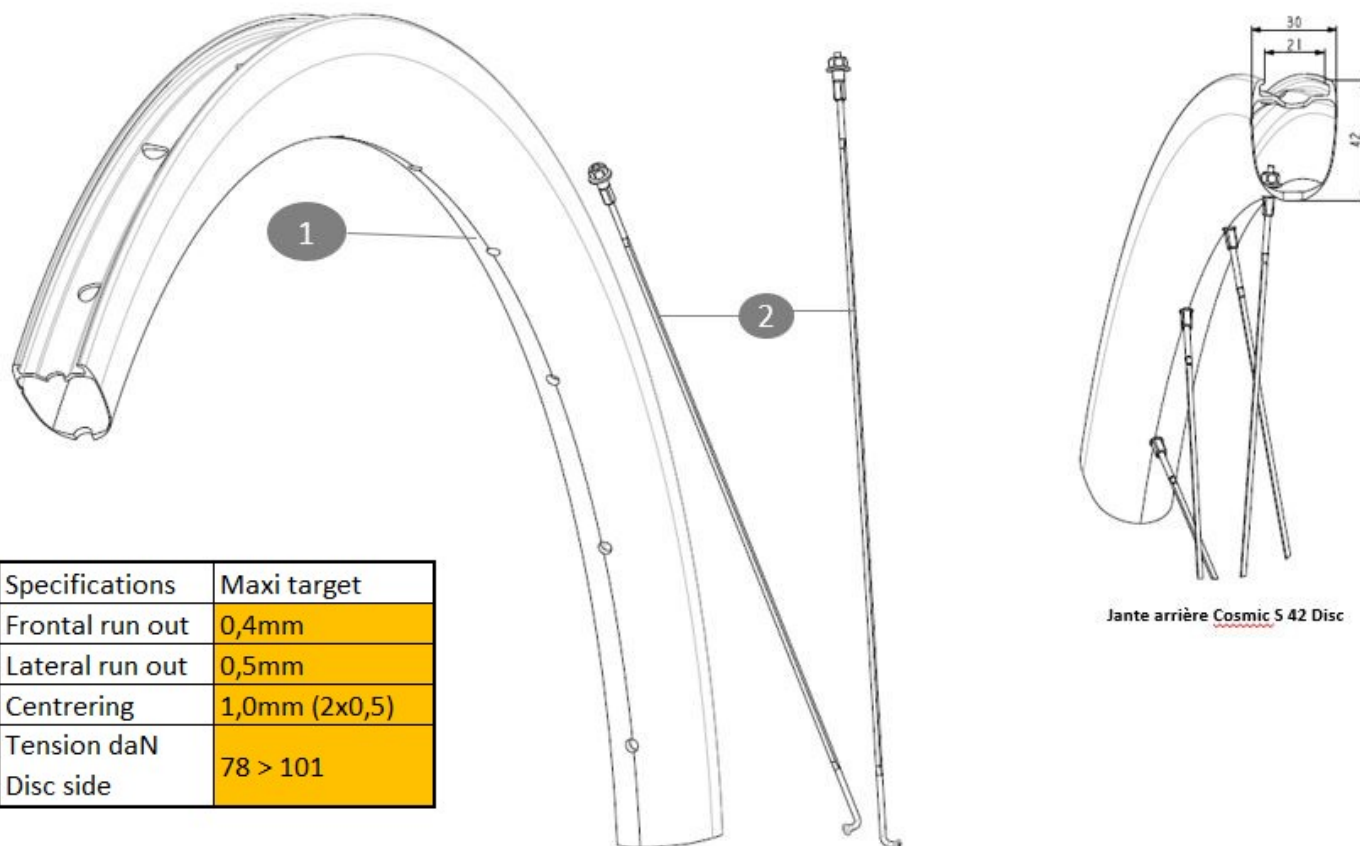

MAVIC **COSMIC S 42 DISC****REFERENCES WHEELS**

ASTM CATEGORY 2 : road and offroad with jumps less than 15cm

For a longer longevity of the wheel, Mavic recommends that the total weight supported by the wheels doesn't exceed 120kg, bike included

**RIMS**

&NBSP;:

1	V00106031	KIT FT/RR RIM COSMIC S42 DISC
	V2620101	UST RIM TAPE 25mm (for 21-24mm wide rim)

SPOKES

2	V00106131	KIT 12FT/RR COSMIC S42 SPK 273
---	-----------	--------------------------------

HUB SHELLS

3	N/A	HUB BODY
4	M40129	KIT 2 BEARINGS 6902 15x28x7
5	V2373301	KIT QRM AUTO FRONT AXLE 12mm > 2019

ADAPTERS

6	V2680501	12mm Road Axle Cap QRM Auto
---	----------	-----------------------------

MAVIC COSMIC S 42 DISC