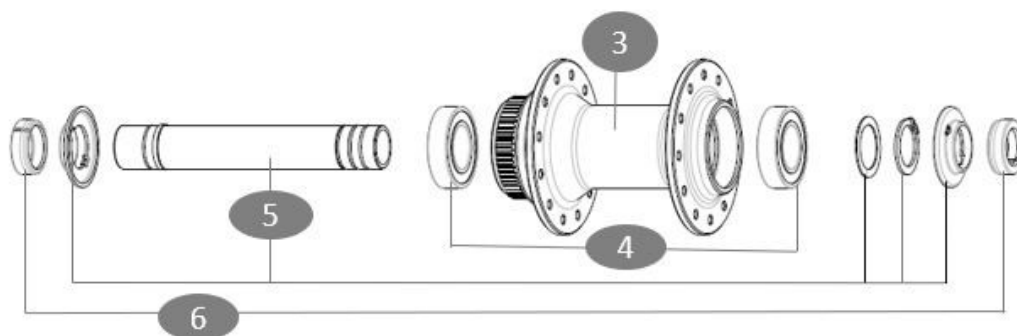

MAVIC **COSMIC S 42 DISC****REFERENCES WHEELS**

ASTM CATEGORY 2 : road and offroad with jumps less than 15cm

For a longer longevity of the wheel, Mavic recommends that the total weight supported by the wheels doesn't exceed 120kg, bike included

**RIMS**

&NBSP;:

1	V00106031	KIT FT/RR RIM COSMIC S42 DISC
	V2620101	UST RIM TAPE 25mm (for 21-24mm wide rim)

SPOKES

2	V00106131	KIT 12FT/RR COSMIC S42 SPK 273
---	-----------	--------------------------------

HUB SHELLS

3	N/A	HUB BODY
4	M40129	KIT 2 BEARINGS 6902 15x28x7
5	V2373301	KIT QRM AUTO FRONT AXLE 12mm > 2019

ADAPTERS

6	V2680501	12mm Road Axle Cap QRM Auto
---	----------	-----------------------------

MAVIC COSMIC S 42 DISC