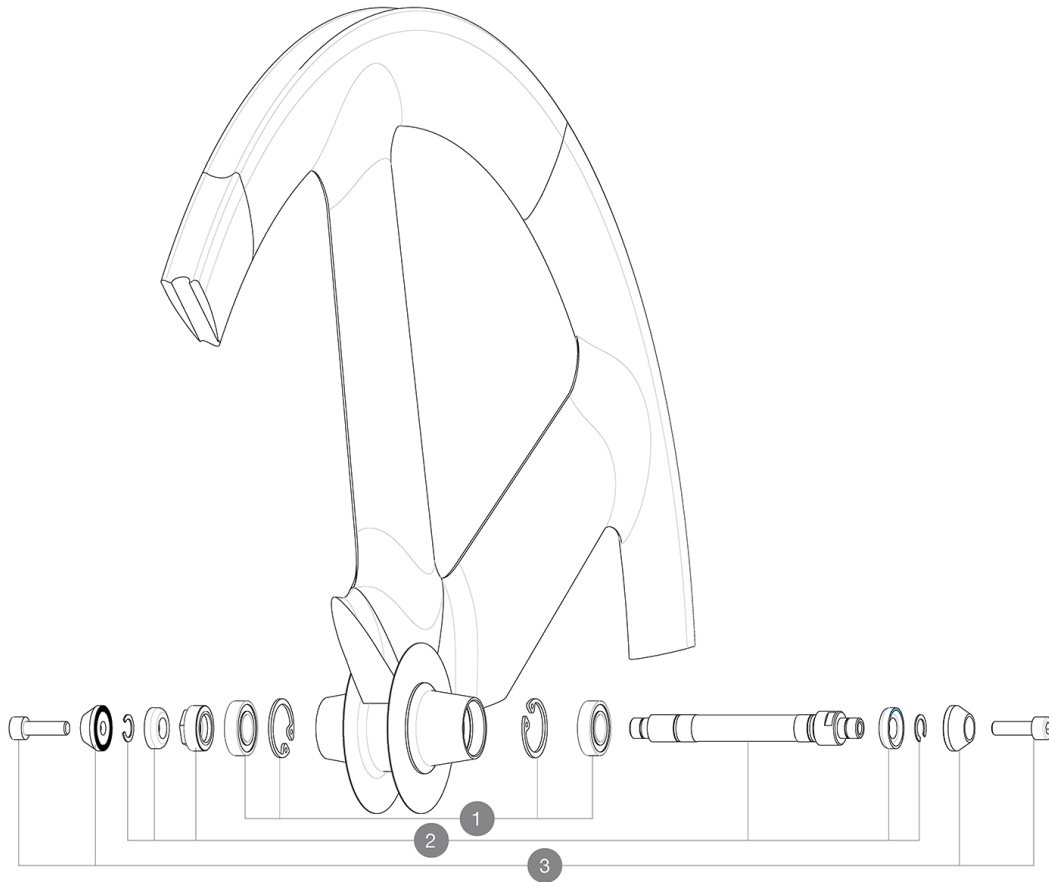

**REFERENCES WHEELS**

111554 IO TRACK TUBULAR FRT

**HUB SHELLS**

<b>1</b>	M40131	KIT BEARINGS FRONT 12x24x6 6901 (iO track)
<b>2</b>	M40130	FRONT IO AXLE + ADJUSTING NUT
<b>3</b>	M40124	M6 AXLE BOLTS/ALU SUPPORTS FRT IO TRACK

**DELIVERED WITH**

Fixing nuts	
Fixing nuts	
Wheelbag	
Wheelbag	
Valve extender	
Valve extender	
User guide	
User guide	

**Specifications****RIMS**

- Recommended tyre sizes : 19 to 28 mm

**WHEEL HUB**

- Body : aluminum
- Body : aluminum
- Color : black
- Axle material : aluminum
- Axle material : aluminum

QRM  
QRM

**WHEEL WEIGHTS**