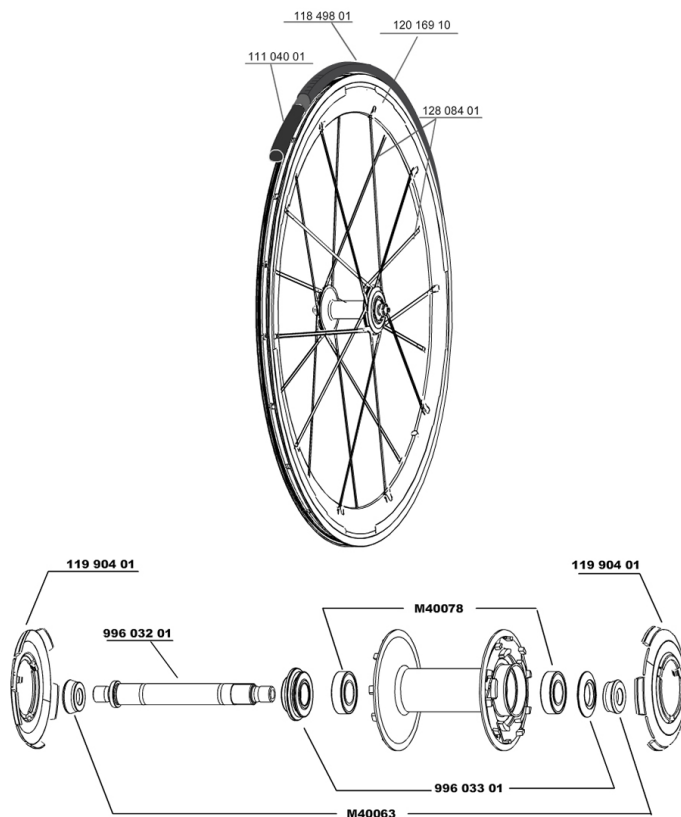

REFERENCES WHEELS

111672 COSMIC CARBONE SLR011FRT WTS

RIMS

&NBSP;;

12016910 KIT FRONT COSMIC CARBONE SLR RIM

SPOKES

12808401 KIT 5 FT/NDS COSMIC CARBON SLR SPOKE/2 CAP

HUB SHELLS

99603301 FRONT ADJUST.NUT+CAP COS.CARB.ULTIMATE

M40078 FRONT HUB BEARINGS 6901 x 2

11990401 FRT/NON DS COSMIC CARBON SLR HUB CAP

99603201 FRT AXLE COS.CARBONE ULTIMATE

M40063 2 FRONT AXLE FORK SUPPORT

MAINTENANCE

11104001 Chambres à air 48mm

TYRES

11849801 Yksion Griplink 23

Cosmic Carbone SLR

Specifications

WHEEL WEIGHTS

Wheel weight