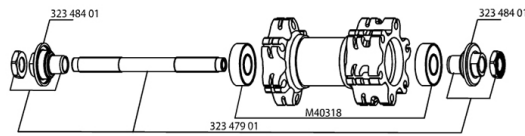

REFERENCES WHEELS

127088	CROSSRIDE DISC 011 DCL FRT	127091	CROSSRIDE DISC 011 6T FRT
127090	CROSSRIDE DISC 011 DCL PR	127093	CROSSRIDE DISC 011 6T PR

RIMS

&NBSP;:

12021615	FRONT/REAR CROSSRIDE DISC 11 RIM
----------	----------------------------------

SPOKES

99687501	KIT 12 CROSSRIDE DISC STEEL BLK SPOKES 263mm
----------	--

HUB SHELLS

32348401	EXPANSIBLE BEARINGS SUPPORT
32347901	FRONT AXLE QRM UB
M40318	KIT 2 HUB BEARINGS 6001

MAVIC *Crossride Disc*

Specifications