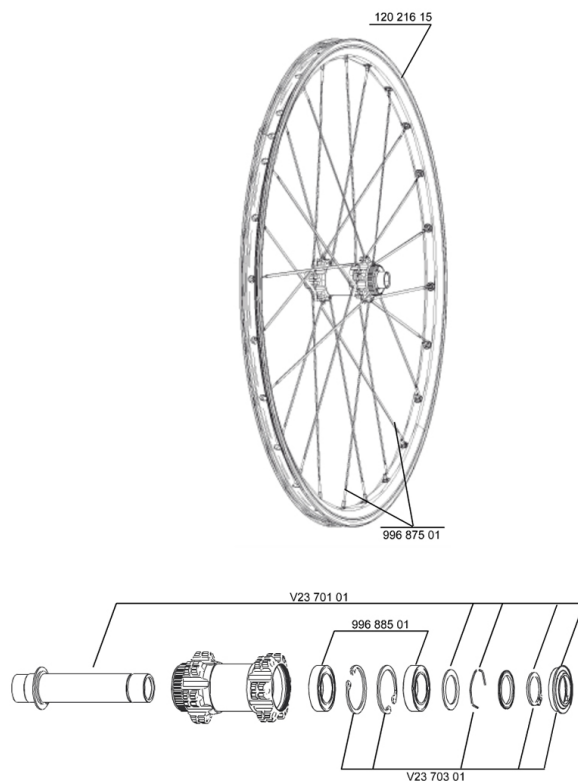

# MAVIC Crossride Disc 15mm

1  
2011  
FRONT

## REFERENCES WHEELS

111850 CROSSRIDE D011 15MMDCL+AD  
FRT

111853 CROSSRIDE D011 15MMDCL+AD PR

## HUB SHELLS

V2370301 KIT FRONT AUTO ADJUSTING PLAY 15mm AXLE

99688501 BEARING KIT 9/12/15 D6T HUB 20x32x7 6804

V2370101 KIT FRONT AXLE 15MM CROSSONE/-RIDE/-ROC - while stock last

**MAVIC** *Crossride Disc 15mm***Specifications****WHEEL WEIGHTS**

Wheel weight