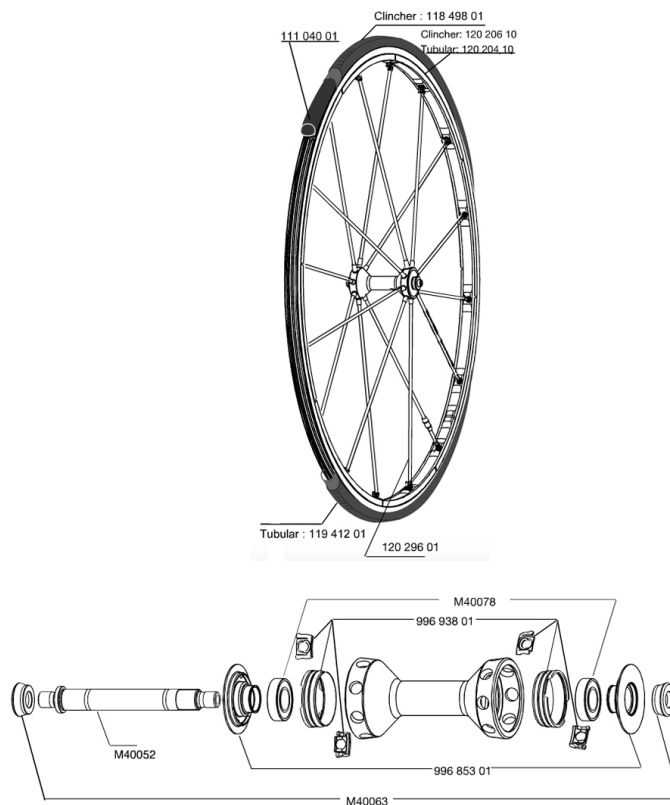

REFERENCES WHEELS

| | | | |
|--------|---------------------------|--------|------------------------------|
| 120057 | R-SYS SLR FRT WTS | 120060 | R-SYS SLR ED11 PR WTS |
| 120058 | R-SYS SLR TUBULAR FRT WTS | 120061 | R-SYS SLR TUBULAR M10 PR WTS |
| 120059 | R-SYS SLR M10 PR WTS | 120062 | R-SYS SLR TUBULAR ED11PR WTS |

RIMS

&NBSP;:

| | |
|----------|------------------------------|
| 12020610 | FRONT R-SYS SLR CLINCHER RIM |
| 12020410 | FRONT R-SYS SLR TUBULAR RIM |

SPOKES

| | |
|----------|--|
| 99693801 | 2 SILVER TRACOMP RINGS + CLIPS |
| 12029601 | KIT 9 FT R-SYS SLR CLINC/TUB BLK SPK 285mm |

HUB SHELLS

| | |
|----------|---------------------------------|
| M40052 | FRONT HUB AXLE |
| 99685301 | ADJUSTING NUT+CAP R-SYS PREMIUM |
| M40078 | FRONT HUB BEARINGS 6901 x 2 |
| M40063 | 2 FRONT AXLE FORK SUPPORT |

MAVIC *R-Sys SLR*

Specifications

WHEEL WEIGHTS