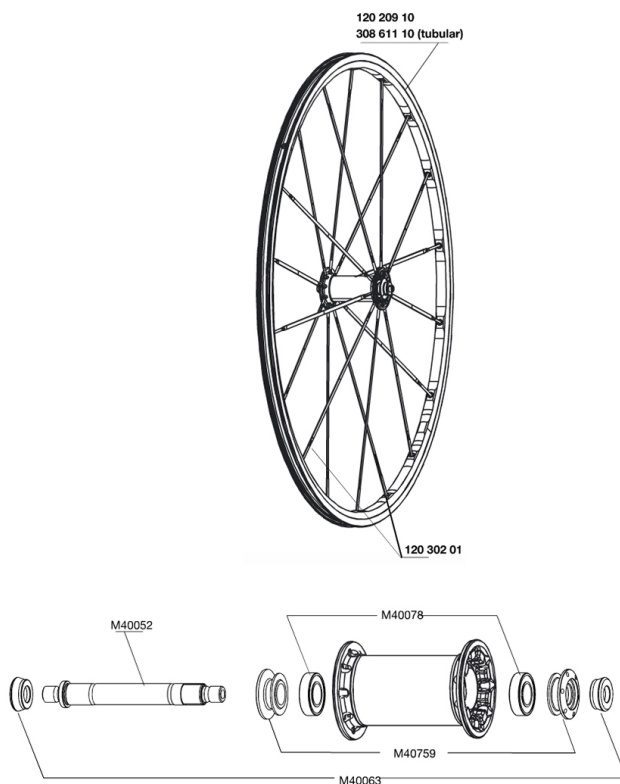

REFERENCES WHEELS

112018	KSYRIUM SR FRT	307562	KSYRIUM SR TUBULAR FRT
112021	KSYRIUM SR M10 PR	307565	KSYRIUM SR TUBULAR/M10 PR
112022	KSYRIUM SR ED11 PR	307566	KSYRIUM SR TUBULAR/ED11 PR

RIMS

&NBSP;:

12020910	FRONT KSYRIUM SR RIM
30861110	FRONT KSYRIUM SR TUBULAR RIM

SPOKES

12030201	KIT 12 FT KSYRIUM SLR/SR/SL 11 BLK SPK 285mm
----------	--

HUB SHELLS

M40052	FRONT HUB AXLE
M40078	FRONT HUB BEARINGS 6901 x 2
M40063	2 FRONT AXLE FORK SUPPORT

MAVIC *Ksyrium SR*

Specifications

WHEEL WEIGHTS