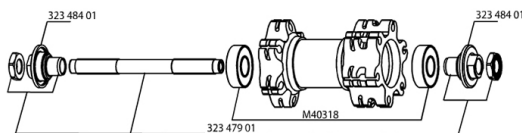

REFERENCES WHEELS

117786 CROSSRIDE UB/D011D6TSilvFRT

117788 CROSSRIDE UB/D011D6TSilv PR

RIMS

&NBSP;:

12021715 FRONT/REAR CROSSRIDE UB DISC 11 RIM

SPOKES

99689201 12 SPOKES CROSSRIDE UB/DISC 09 262mm

HUB SHELLS

M40318 KIT 2 HUB BEARINGS 6001

32348401 EXPANSIBLE BEARINGS SUPPORT

32347901 FRONT AXLE QRM UB

MAVIC **CROSSRIDE UB/DISC 011****DELIVERED WITH**

BR101 quick releases	
Rim tape	
User guide	

Specifications**RIMS**

- **Material** : 6106 Aluminum
- **Joint** : pinned
- **Drilling** : traditional
- **Eyelet** : H2 technology
- **Brake track** : UB Control
- **Valve hole diameter** : 8,5 mm with pop off reducer
- **Tyre** : tubetype
- **Internal width** : 19 mm
- **ETRTO size** : 559x19C
- **Recommended tyre sizes** : 1.5 to 2.3

SPOKES

- **Material** : steel
- **Shape** : straight pull, bladed
- **Nipples** : brass, self lock concept
- **Count** : 24 front and rear
- **Lacing** : front and rear crossed 2

WHEEL HUB

- **Front and rear bodies** : aluminum
 - **Front and rear axle material** : steel
- QRM
FTS-X steel