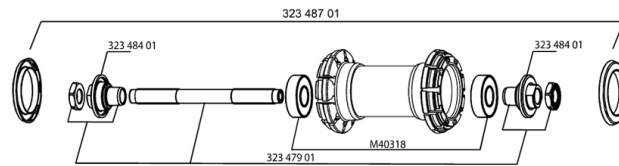

## REFERENCES WHEELS

117794 CROSSRIDE UB 011 PR

117792 CROSSRIDE UB 011 FRT

### SPOKES

99606901 KIT 10 FT/NDS CROSSRIDE UB 08 BLACK SPOKE

**Specifications****RIMS**

- **Material** : 6106 Aluminum
- **Material** : 6106 Aluminum
- **Color** : black anodized
- **Joint** : pinned
- **Drilling** : traditional
- **Joint** : pinned
- **Brake track** : UB Control
- **Drilling** : traditional
- **Eyelet** : H2 technology
- **Valve hole diameter** : 8,5 mm with pop off reducer
- **Brake track** : UB Control
- **Tyre** : tubetype
- **Internal width** : 17 mm
- **Valve hole diameter** : 8,5 mm with pop off reducer
- **Tyre** : tubetype
- **ETRTO size** : 559x17C
- **Internal width** : 17 mm
- **ETRTO size** : 559x17C
- **Recommended tyre sizes** : 1.5 to 2.3
- **Recommended tyre sizes** : 1.5 to 2.3

**SPOKES**

- **Material** : steel
- **Material** : steel
- **Shape** : straight pull, bladed
- **Shape** : straight pull, bladed
- **Color** : black
- **Nipples** : brass, ABS
- **Nipples** : brass, self lock concept
- **Count** : 20 front and rear
- **Count** : 20 front and rear
- **Lacing** : radial front and rear non-drive side, crossed 2 rear drive side
- **Lacing** : radial front and rear non-drive side, crossed 2 rear drive side