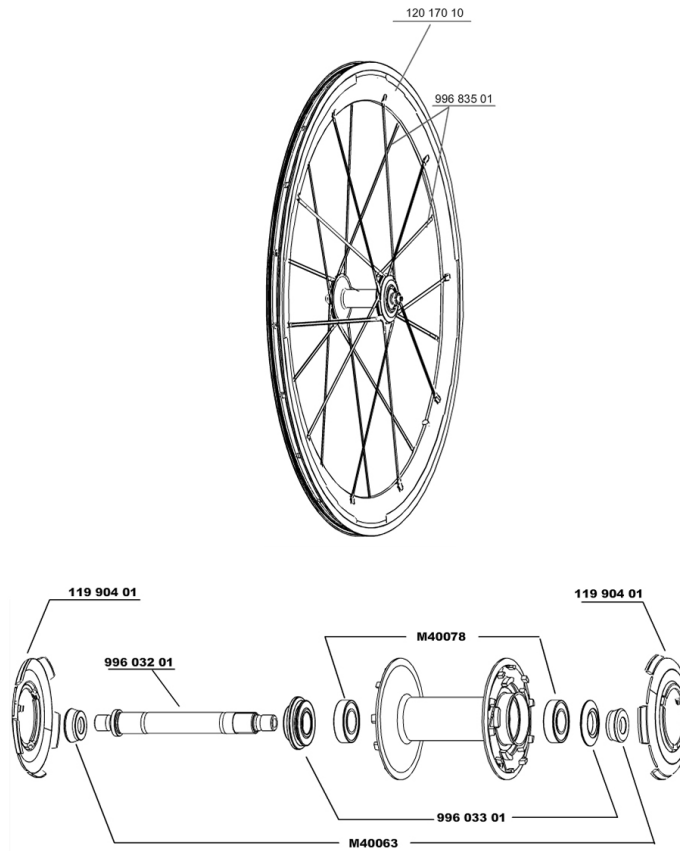

REFERENCES WHEELS

119216	COSMIC CARBONE SR FRT	119220	COSMIC CARBONE SR ED11PR
119219	COSMIC CARBONE SR M10PR		

RIMS

&NBSP;;

12017010	FRONT COSMIC CARBONE SR RIM
----------	-----------------------------

SPOKES

99683501	5 SPOKES CARBONE SLR FRT+0FW
----------	------------------------------

HUB SHELLS

99603201	FRT AXLE COS.CARBONE ULTIMATE
M40063	2 FRONT AXLE FORK SUPPORT
11990401	FRT/NON DS COSMIC CARBON SLR HUB CAP
99603301	FRONT ADJUST.NUT+CAP COS.CARB.ULTIMATE
M40078	FRONT HUB BEARINGS 6901 x 2

MAVIC *Cosmic Carbone SR*

Specifications

WHEEL WEIGHTS