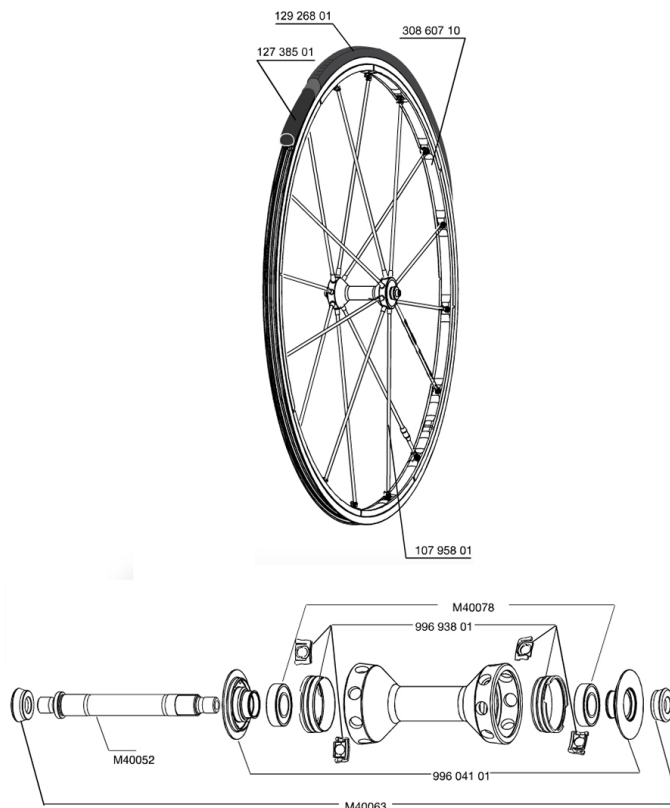

REFERENCES WHEELS

127959	R-SYS 012 FRT WTS	127963	R-SYS 012 ED11 PR WTS
127962	R-SYS 012 M10 PR WTS		

RIMS

&NBSP;:

30860710	KIT FRONT RIM R-SYS 12
----------	------------------------

SPOKES

99693801	2 SILVER TRACOMP RINGS + CLIPS
10795801	KIT 9 FRT R-SYS/SL CARBON TUB SILV SPK 285mm

HUB SHELLS

M40052	FRONT HUB AXLE
99604101	ADJUSTING NUT + CAP R-SYS
M40078	FRONT HUB BEARINGS 6901 x 2
M40063	2 FRONT AXLE FORK SUPPORT

MAINTENANCE

12738501	Road Innertube Presta 48mm
----------	----------------------------

TYRES

12926801	Yksion Griplink white 23
----------	--------------------------

Specifications

WHEEL WEIGHTS