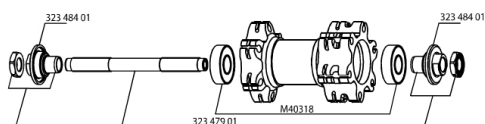

REFERENCES WHEELS

326554 CROSSRIDE DISC 013 D61 FRT

326563 CROSSRIDE DISC 013 Dcl FRT

RIMS

&NBSP;;

35124015 "KIT FRONT/REAR CROSSRIDE DISC 26"" 2013 RIM"

SPOKES

99687501 KIT 12 CROSSRIDE DISC STEEL BLK SPOKES 263mm

HUB SHELLS

32347901 FRONT AXLE QRM UB

M40318 KIT 2 HUB BEARINGS 6001

32348401 EXPANSIBLE BEARINGS SUPPORT

MAVIC Crossride Disc

DELIVERED WITH

BR101 quick releases	
Rim tape	
Valve reducer	
User guide	

Specifications

RIMS

- **Material** : 6106 Aluminum
 - **Color** : black anodized
 - **Joint** : pinned
 - **Drilling** : traditional
 - **Eyelet** : H2 technology
- Disc brake specific profile
- **Valve hole diameter** : 8,5 mm with pop off reducer
 - **Tyre** : tubetype
 - **Internal width** : 19 mm
 - **ETRTO size** : 559x19C
 - **Recommended tyre sizes** : 1.5 to 2.3

SPOKES

- **Material** : steel
- **Shape** : straight pull, bladed
- **Color** : black
- **Nipples** : brass, self lock concept
- **Count** : 24 front and rear
- **Lacing** : front and rear crossed 2

WHEEL HUB