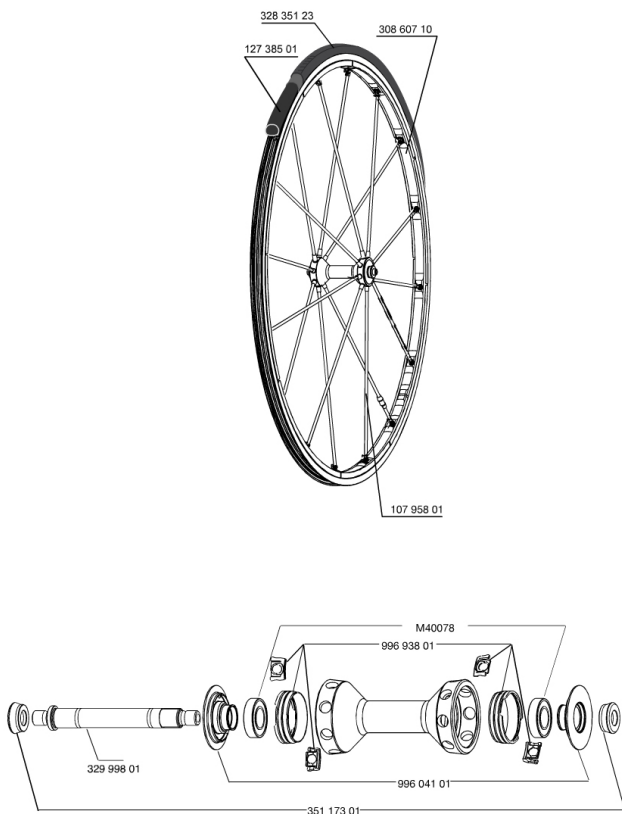

REFERENCES WHEELS

328274 R-SYS 013 FRT WTS

RIMS

&NBSP;:

30860710	KIT FRONT RIM R-SYS 12
----------	------------------------

SPOKES

99693801	2 SILVER TRACOMP RINGS + CLIPS
10795801	KIT 9 FRT R-SYS/SL CARBON TUB SILV SPK 285mm

Specifications**RIMS**

- **Material** : Mxstal
- **Material** : Mxstal
- **Color** : black anodized
- **Height** : front 22 mm, rear 25 mm asymmetrical
- **Joint** : SUP
- **Height** : front 22 mm, rear 25 mm asymmetrical
- **Joint** : SUP
- **Drilling** : Fore
- **Brake track** : UB Control
- **Drilling** : Fore
- **Weight reduction** : ISM
- **Valve hole diameter** : 6.5 mm
- **Brake track** : UB Control
- **Weight reduction** : ISM
- **Tyre** : clincher
- **Valve hole diameter** : 6.5 mm
- **Tyre** : clincher
- **ETRTO size** : 622x15C
- **ETRTO size** : 622x15C
- **Recommended tyre sizes** : 19 to 32 mm
- **Recommended tyre sizes** : 19 to 32 mm

WHEEL HUB

- **Front and rear bodies** : aluminum
- **Front and rear bodies** : aluminum
- **Color** : black
- **Front and rear axle material** : aluminum QRM+
- **Front and rear axle material** : aluminum FTS-L steel QRM+
- **Front and rear axle material** : aluminum FTS-L steel

WHEEL WEIGHTS

Wheel weight 575

SPOKES

Download date: 2024-07-16 / Update date: 2022-03-01

- **Material** : carbon fiber (front and rear non drive side) and Zircal (rear drive side)