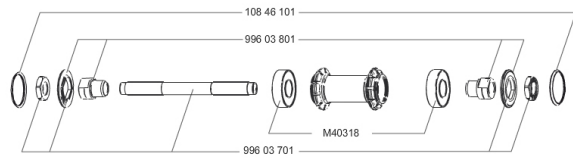

REFERENCES WHEELS

329365	Aksium S014 23WhM11PRWTS	329362	Aksium S014 23WhFRTWTS
353613	Aksium S014 25WhFRT WTS	353616	Aksium S014 23RedFRT WTS

Aksium 23   Aksium 25
White: 355 704 23   White: 355 707 23
Red : 355 706 23

RIMS

&NBSP;:

30860815	KIT FRONT/REAR BLACK/WHITE RIM AKSIUM S 14
30860915	KIT FRONT/REAR BLACK/RED RIM AKSIUM S 14

SPOKES

V4160101	Kit 10 stainless spokes 285 Ft Ksyrium Equipe S/Ft & NDS Aks
10844901	KIT 10 FT KSYRIUM EQ S/FT+NDS AKSIUM SPK 285mm - white stock

HUB SHELLS

99603901	REAR AXLE QRM ROAD 2008
M40318	KIT 2 HUB BEARINGS 6001
N/A	HUB BODY
99603801	SHORT EXPENSIBLE BEARING SUPPORTS > 2008
99603701	FRONT AXLE QRM ROAD 2008

MAINTENANCE

12738501	Road Innertube Presta 48mm

TYRES

35570423	Aksion 014 White 23
35570623	Aksion 014 Red 23