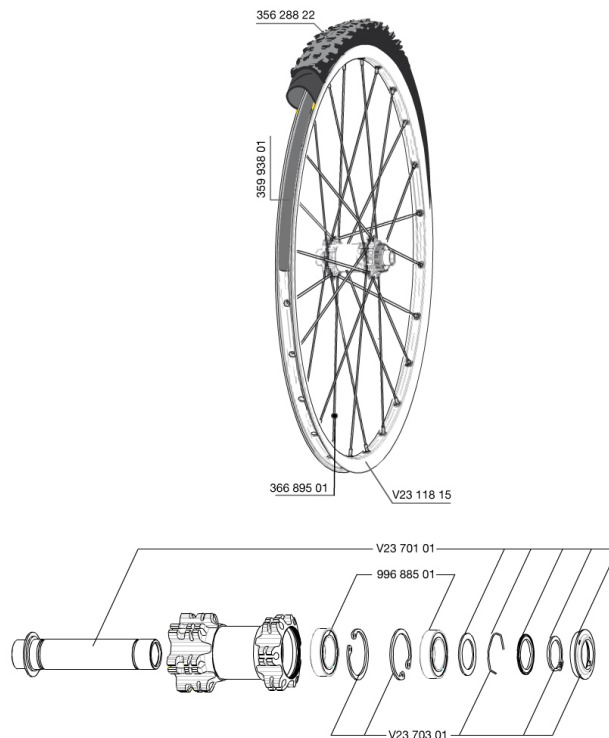

REFERENCES WHEELS

353028 CROSSROC 29 FRT 15mmWTS

RIMS

&NBSP;:

V2311815	KIT FRONT/REAR CROSSROC 29"
35993801	UST RIM STRIP 29x19c

SPOKES

36689501	"KIT 12 FT/NDS CROSSROC 29"" SPOKE 295mm"
----------	---

HUB SHELLS

M40076	HUB BEARINGS 17x30x7 6903 x 2
35124501	SET OF 3 REAR AXLE/FREEWHEEL BODY SPACERS MTB L1
99610701	ITS-4 FREEWHEEL SEAL
V2370401	KIT REAR AUTO ADJUSTING PLAY 12mm AXLE
35126301	TS-2 FREEWHEEL BODY + SEAL 2013 (NO PAWLS) - while stock las
99610601	PAWLS KIT FOR ITS-4 (OR TS-2)
V2370201	KIT REAR AXLE 12MM CROSSONE/CROSSRIDE/CROSSROC

TYRES

35628822	Crossroc Roam 29
----------	------------------

ADAPTERS

32965001	ADAPTER Rr 12x142mm Elite/CRide MTB (Rd)
30873101	2 REAR REDUCERS 12/9,5mm 2012 ITS4 HUB

MAVIC *Crossroc 29 WTS*

Specifications

WHEEL WEIGHTS

Wheel weight 905