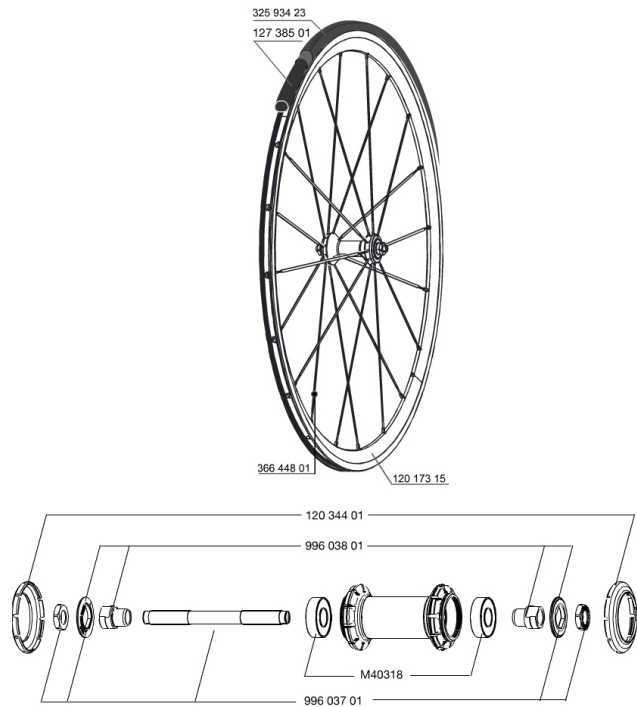

**REFERENCES WHEELS**

328205 COSMIC ELITE S FRT WTS

**RIMS**

&NBSP;:

<b>1</b>	12017315	KIT FRONT/REAR COSMIC ELITE RIM - while stock last
----------	----------	--

**SPOKES**

<b>2</b>	36644801	KIT 10 FT/NDS COSMIC ELITE S / UST BLK SPK 276mm
----------	----------	--

**MAVIC** *Cosmic Elite S***DELIVERED WITH**

BR101 quick releases	
Rim tape	
User guide	

**Specifications****RIMS**

- **Material** : 6106 Aluminum
- **Height** : 30 mm
- **Joint** : SUP
- **Drilling** : traditional
- **Brake track** : UB Control
- **Valve hole diameter** : 6.5 mm
- **Tyre** : clincher
- **ETRTO size** : 622x15C
- **Recommended tyre sizes** : 19 to 32 mm

**SPOKES**

- **Material** : steel
- **Shape** : straight pull, bladed
- **Nipples** : brass, ABS
- **Count** : 20 front and rear
- **Lacing** : radial front and rear non-drive side, crossed 2 rear drive side

**WHEEL HUB**

- **Axle material** : steel
- Sealed cartridge bearings
- **Freewheel** : FTS-L steel

**WHEEL WEIGHTS**

Wheel weight 815