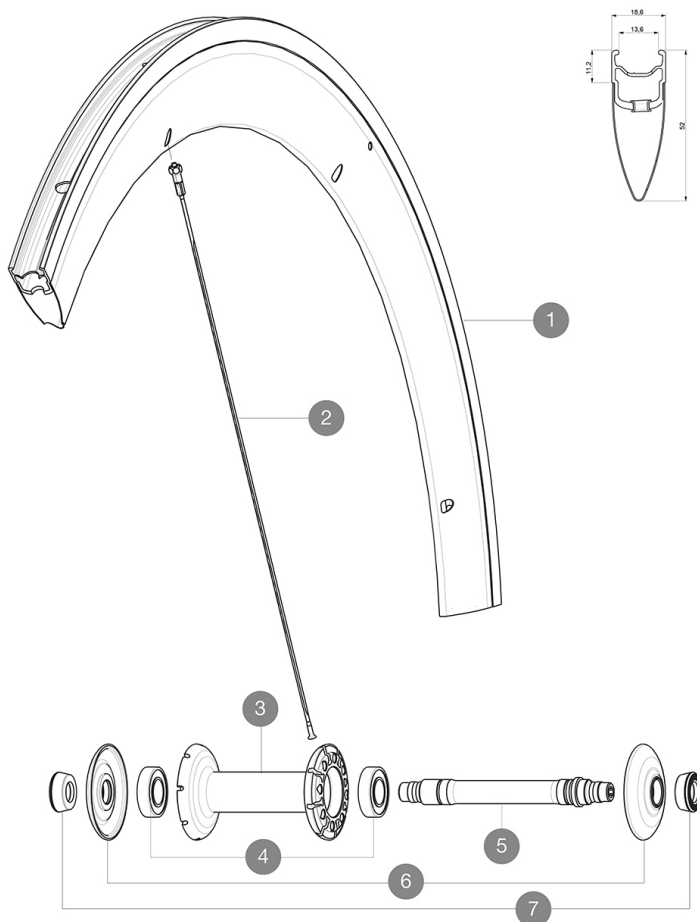

REFERENCES WHEELS

328189 COSMIC CARBONE SLS FRT WTS

RIMS

&NBSP;:

1	12017110	KIT FRONT COSMIC CARBONE SL 11 RIM
---	----------	------------------------------------

SPOKES

2	36644501	KIT 10 FT/NDS COSMIC CARBON SLS BLK SPK 289mm
---	----------	---

MAVIC *Cosmic Carbone SLS***DELIVERED WITH**

BR601 quick releases	
Multifonction adjustment wrench	
User guide	

Specifications**RIMS**

- **Material** : Maxtal and 12K carbon fiber
- **Height** : 52 mm
- **Joint** : SUP
- **Drilling** : traditional
- **Brake track** : UB Control
- **Weight reduction** : ISM
- **Valve hole diameter** : 6.5 mm
- **Tyre** : clincher
- **ETRTO size** : 622x13C
- **Recommended tyre sizes** : 19 to 28 mm

SPOKES

- **Material** : steel
- **Shape** : straight pull, bladed
- **Nipples** : brass, ABS
- **Count** : front 16, rear 20
- **Lacing** : radial front and rear non-drive side, crossed 2 rear drive side

WHEEL HUB

- **Front and rear bodies** : aluminum
 - **Axle material** : aluminum
- Adjustable sealed cartridge bearings
- **Freewheel** : FTS-L steel

WHEEL WEIGHTS

Wheel weight 765