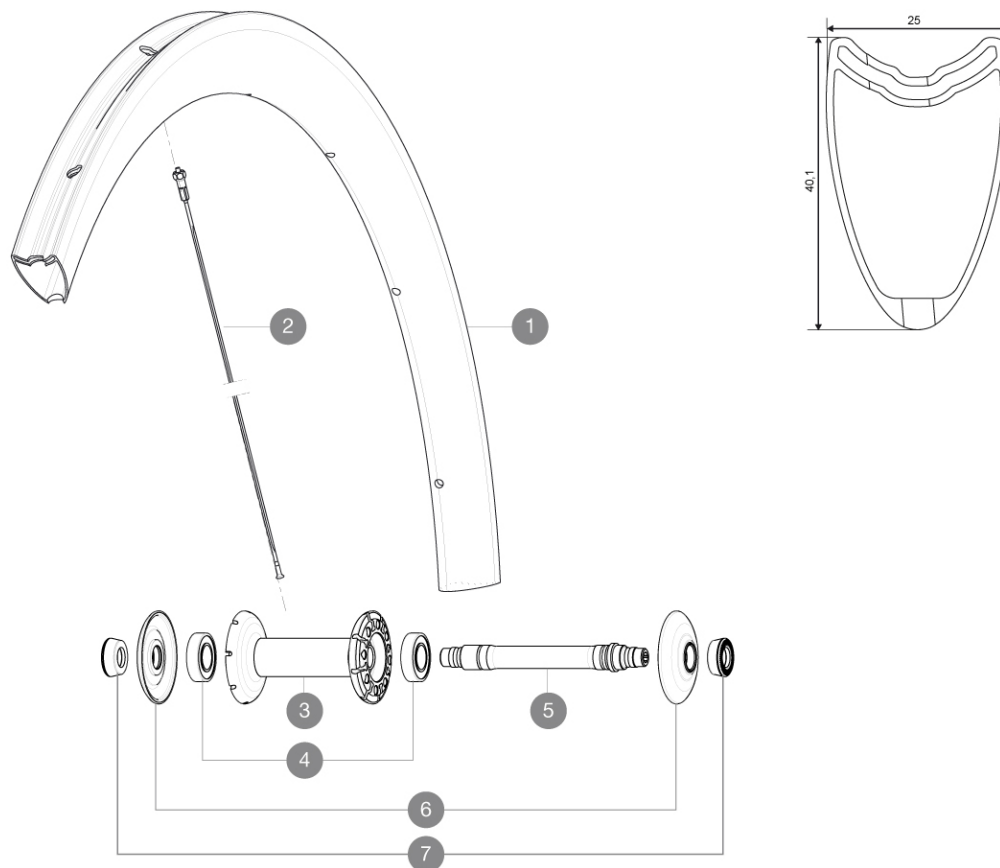

## REFERENCES WHEELS

328183 COSMIC CARBONE 40 Tub FRT WTS

**Specifications****RIMS**

- **Material** : 100% Unidirectional carbon fiber
- **Height** : 40 mm
- **Drilling** : traditional
- **Brake track** : carbon
- **Valve hole diameter** : 6.5 mm
- **Tyre** : tubular
- **ETRTO size** : 28" tubular
- **Recommended tyre sizes** : 19 to 32 mm

**SPOKES**

- **Material** : steel
- **Shape** : straight pull, bladed, double butted
- **Nipples** : brass, ABS
- **Count** : front 16, rear 20
- **Lacing** : radial front and rear non-drive side, crossed 2 rear drive side

**WHEEL HUB**

- **Front and rear bodies** : carbon center tube and aluminum flanges
- **Axle material** : aluminum  
Adjustable sealed cartridge bearings
- **Freewheel** : FTS-L steel

**WHEEL WEIGHTS**

Wheel weight 635