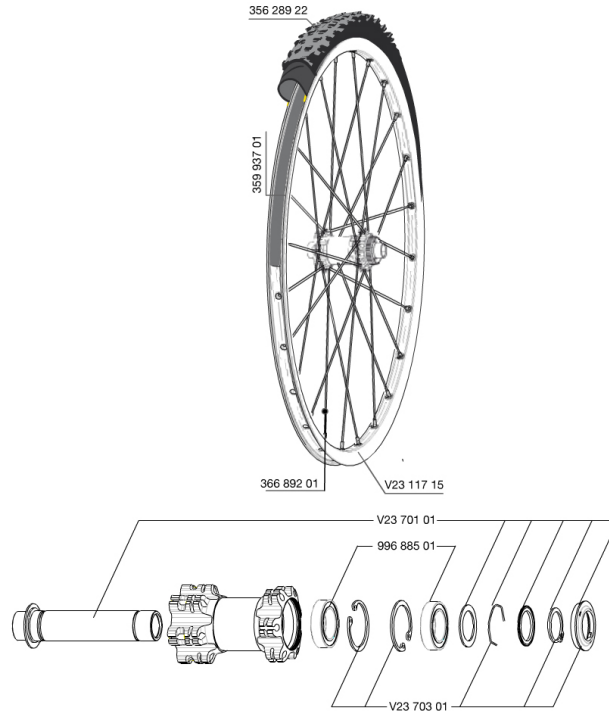

REFERENCES WHEELS

353075 CROSSROC 650b FRT 15mm WTS

RIMS

&NBSP;:

35993701	UST RIM STRIP 27.5x19c
V2311715	KIT FRONT/REAR CROSSROC 27,5"

SPOKES

36689201	"KIT 12 FT/NDS CROSSROC 27,5"" SPK 277mm"
----------	---

HUB SHELLS

V2370101	KIT FRONT AXLE 15MM CROSSONE/-RIDE/-ROC - while stock last
99688501	BEARING KIT 9/12/15 D6T HUB 20x32x7 6804
V2370301	KIT FRONT AUTO ADJUSTING PLAY 15mm AXLE

TYRES

35628922	Crossroc Roam 650b
----------	--------------------

MAVIC *Crossroc 650b WTS*

Specifications

WHEEL WEIGHTS

Wheel weight 855