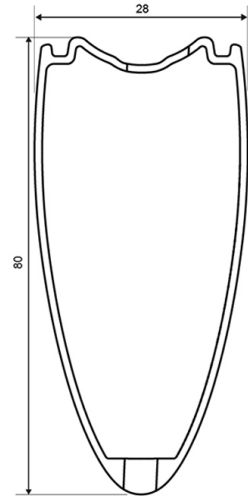

## REFERENCES WHEELS

352081 COSMIC CXR 60 Tub FRT WTS

## HUB SHELLS

3	N/A	HUB BODY
4	M40078	FRONT HUB BEARINGS 6901 x 2
5	30870001	FRONT AXLE ROAD RIM BRAKING QRM +
6	32985701	HUB CAP & ADJUSTING NUT CXR 80

**Specifications****RIMS**

- **Material** : 100% woven 3K carbon fiber
- **Height** : 60 mm, Width 27 mm with CX01 grooves
- **Drilling** : traditional
- **Brake track** : carbon
- **Valve hole diameter** : 6.5 mm
- **Tyre** : tubular
- **ETRTO size** : 28" tubular
- **Recommended tyre size** : 23 mm

**WHEEL HUB**

- **Front and rear bodies** : carbon center tube and aluminum flanges
- **Axle material** : aluminum  
Adjustable sealed cartridge bearings
- **Freewheel** : FTS-L steel

**WHEEL WEIGHTS**

Wheel weight 710