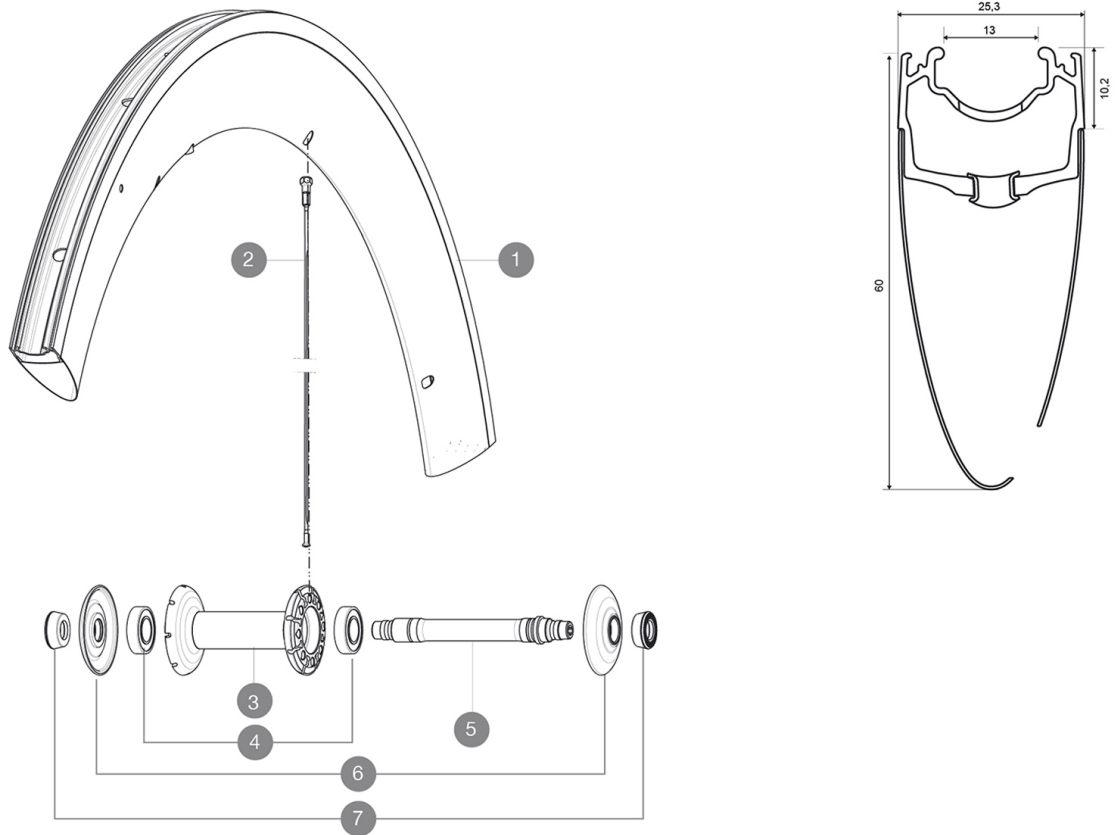

REFERENCES WHEELS

354675 COSMIC CXR 60 C FRT WTS

RIMS

&NBSP;:

1	V2403710	KIT FRONT RIM CXR60C 2016
---	----------	---------------------------

SPOKES

2	32976801	KIT 10 AERO FT/NDS CXR 60 C BLK SPOKE 289mm
---	----------	---

MAVIC *Cosmic CXR 60 C***DELIVERED WITH**

BR601 quick releases	
Rim tape	
Wheelbags	
CXR specific Exalith brake pads	
Valve extender	
Multifunction adjustment wrench	
User guide	

Specifications**RIMS**

- **Material** : 100% woven 3K carbon fiber
- **Height** : 60 mm, Width 27 mm with CX01 groves
- **Joint** : SUP
- **Drilling** : traditional
- **Brake track** : Exalith 2
- **Weight reduction** : ISM
- **Valve hole diameter** : 6.5 mm
- **Tyre** : clincher
- **ETRTO size** : 622x13C
- **Recommended tyre size** : 23 mm

SPOKES

- **Material** : steel
- **Shape** : straight pull, bladed, double butted
- **Nipples** : aluminum, ABS
- **Count** : front 16, rear 20
- **Lacing** : radial front and rear non-drive side, crossed 2 rear drive side

WHEEL HUB

- **Front and rear bodies** : carbon center tube and aluminum flanges
- **Axle material** : aluminum
- Adjustable sealed cartridge bearings
- **Freewheel** : FTS-L steel

WHEEL WEIGHTS

Wheel weight 820