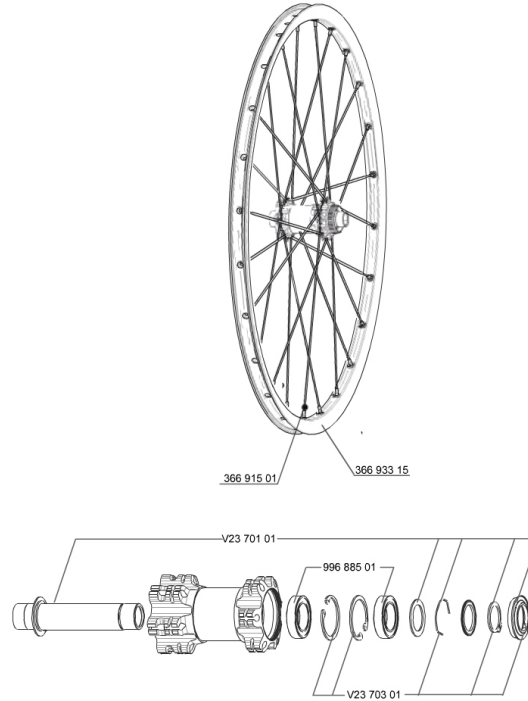

REFERENCES WHEELS

356057 CROSSRIDE D650b 15mmFRT

RIMS

&NBSP;;

36693315 "KIT FRONT/REAR CROSSRIDE 27,5" RIM"

SPOKES

36691501 KIT 12 DS CROSSRIDE/XA +/E-XA + 27,5" SPOKE 277mm - while st

HUB SHELLS

V2370301 KIT FRONT AUTO ADJUSTING PLAY 15mm AXLE

V2370101 KIT FRONT AXLE 15MM CROSSONE-/RIDE-/ROC - while stock last

99688501 BEARING KIT 9/12/15 D6T HUB 20x32x7 6804

MAVIC *Crossride 650b*

Specifications

WHEEL WEIGHTS

Wheel weight 905