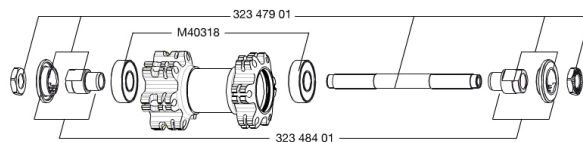

REFERENCES WHEELS

356072 CROSSONE 650b FRT

RIMS

&NBSP;;

1	36693115	"KIT FRONT/REAR CROSSONE 27,5"" RIM"
---	----------	--------------------------------------

SPOKES

2	36690101	"KIT 12 FT/NDS CROSSONE/CROSSMAX/XA 27,5"" SPK 278mm"
---	----------	---

HUB SHELLS

3	N/A	HUB BODY
4	M40318	KIT 2 HUB BEARINGS 6001
5	32347901	FRONT AXLE QRM UB
6	32348401	EXPANSIBLE BEARINGS SUPPORT

MAVIC *Crossone 650b*

Specifications

WHEEL WEIGHTS

Wheel weight 940