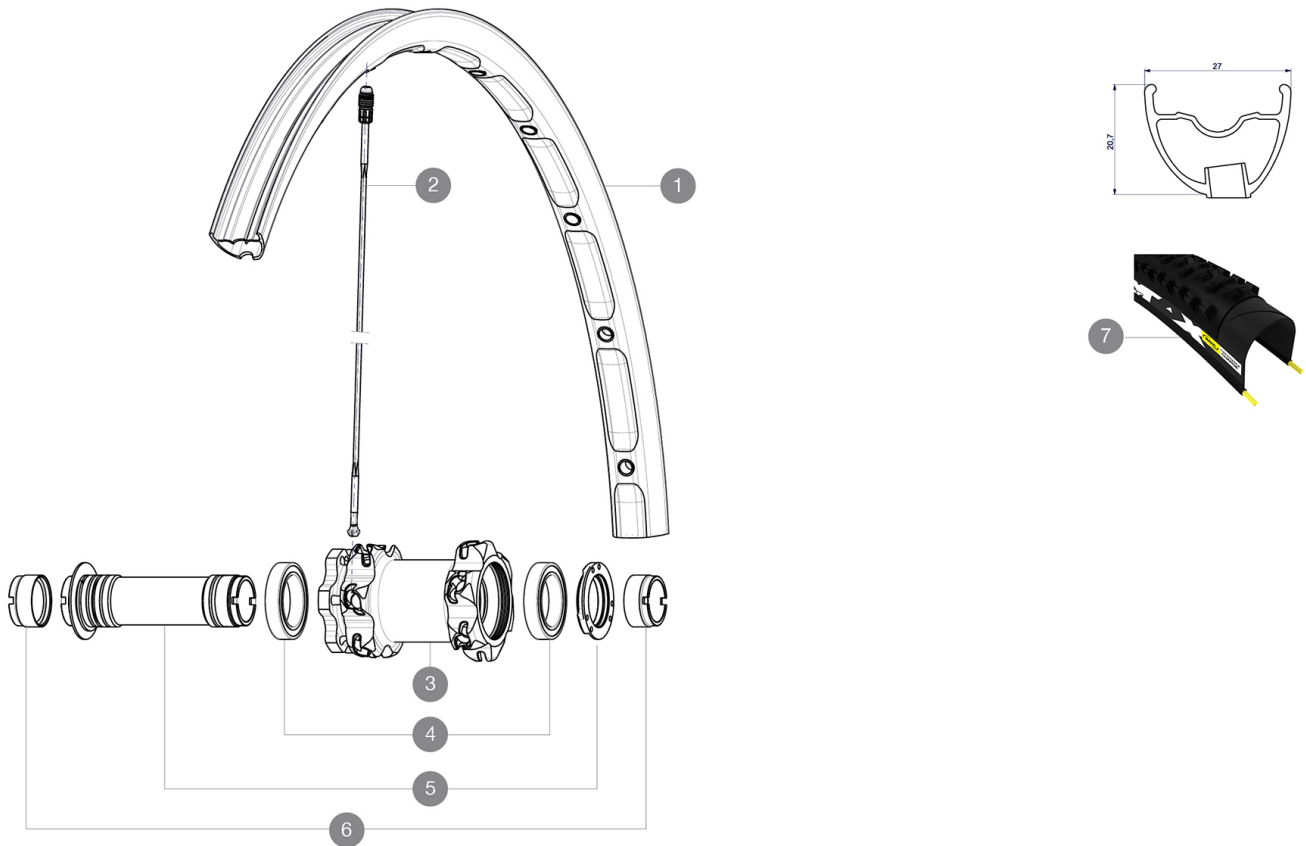

**REFERENCES WHEELS**

356087 CROSSMAX ENDURO 650bFRTWTS

**RIMS**

&NBSP;:

1	36692310	"KIT FRONT CROSSMAX ENDURO 27,5"" RIM"
---	----------	--

**SPOKES**

2	36674901	KIT 12 FT XMAX END/FT-NDS DEEMAX PRO 27,5" ALU SPK 275mm
---	----------	--

**HUB SHELLS**

4	M40179	FRONT BEARING 25x37x7 20mm AXLE
5	30870501	FRONT AXLE 20mm CROSSMAX + DEEMAX ULTI 2012

**ADAPTERS**

6	12982901	ADAPTER Ft 20x110mm
---	----------	---------------------

# Crossmax Enduro 650b

### **WHEEL WEIGHTS**

Wheel weight