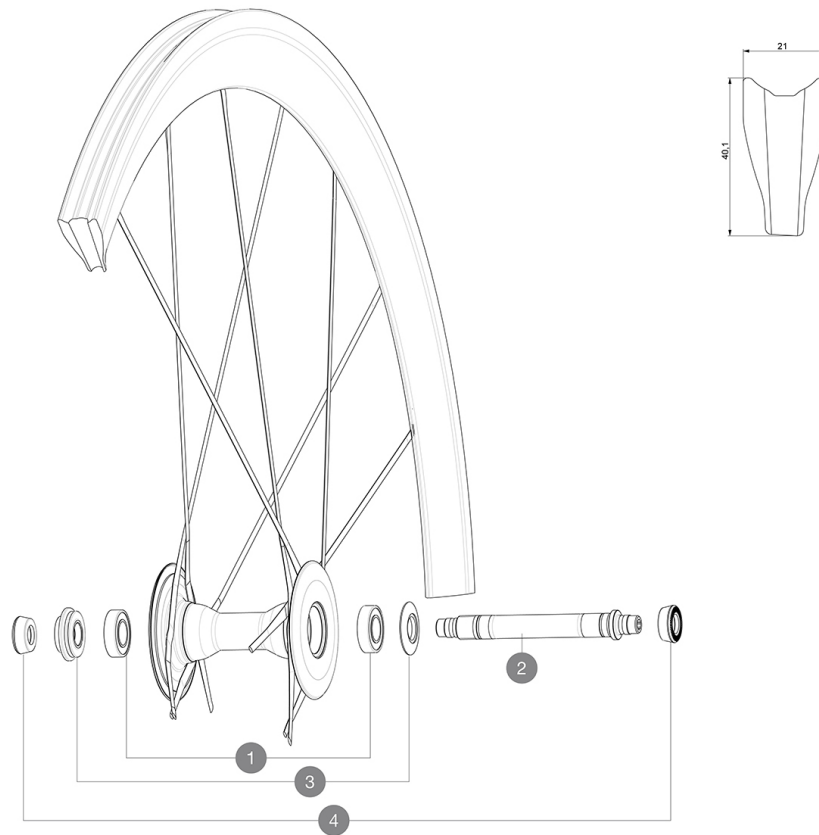

REFERENCES WHEELS

356491 C CARB ULTIMATE 014 FRT WTS

HUB SHELLS

1	M40078	FRONT HUB BEARINGS 6901 x 2
2	36645801	FRONT AXLE COSMIC CARBON ULTIMATE from 2014
3	36645901	FRT ADJUST NUT/CAP CARBON ULTIMATE from 2014

Specifications

RIMS

- **Material** : 100% woven 12K carbon fiber
- **Height** : 40 mm
- **Drilling** : no holes, spokes molded to the rim
- **Brake track** : carbon
- **Brake track** : carbon with TgMAX technology
- **Valve hole diameter** : 6.5 mm
- **Tyre** : tubular
- **ETRTO size** : 28" tubular
- **Recommended tyre sizes** : 19 to 28 mm

SPOKES

- **Material** : unidirectional carbon fiber
- **Shape** : R2R
- **Nipples** : brass, ABS
- **Count** : 20 front and rear
- **Lacing** : crossed 2 front and rear drive side, radial non drive side

WHEEL HUB

- **Front body** : Front 100% carbon
 - **Rear body** : aluminum
 - **Axle material** : aluminum
- Adjustable sealed cartridge bearings
- **Freewheel** : FTS-L steel

WHEEL WEIGHTS

Wheel weight 520