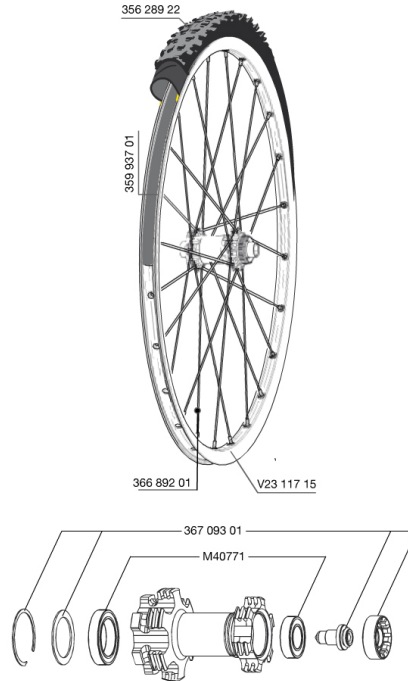

MAVIC CROSSROC WTS 650b (27,5) Lefty Supermax 2014

REFERENCES WHEELS

RIMS

&NBSP;:

V2311715	KIT FRONT/REAR CROSSROC 27,5"
35993701	UST RIM STRIP 27.5x19c

SPOKES

36689201	"KIT 12 FT/NDS CROSSROC 27,5"" SPK 277mm"
----------	-------------------------------------------

HUB SHELLS

M40771	BEARING KIT FOR LEFTY 50 & 60 HUB
36709301	ASSEMBLY KIT FOR LEFTY SUPERMAX WHEELS

TYRES

35628922	Crossroc Roam 650b
----------	--------------------

MAVIC**CROSSROC WTS 650b (27,5) Lefty****Supermax 2014****Specifications****WHEEL WEIGHTS**

Wheel weight