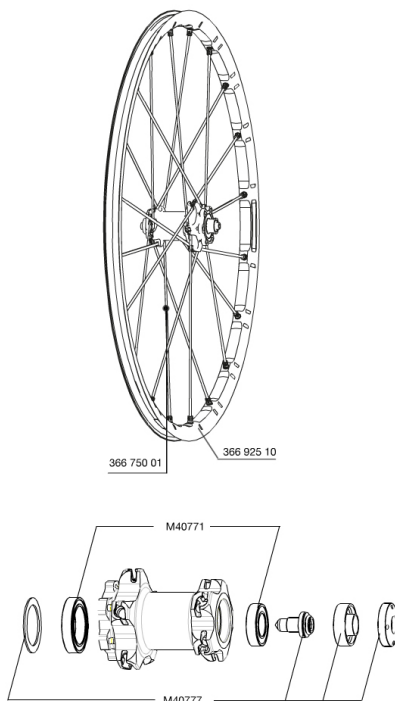

REFERENCES WHEELS

**RIMS**

&NBSP;:

36692510 "KIT FRONT CROSSMAX SLR 27,5" RIM"

**SPOKES**

36675001 "KIT 10 NDS XMAX SLR/ENDURO 27,5" ALU SPK 281,5mm"

**HUB SHELLS**

M40777 ASSEMBLY KIT FOR LEFTY WHEELS  
M40771 BEARING KIT FOR LEFTY 50 & 60 HUB

**MAVIC** *Crossmax SLR 650b Lefty SMU***Specifications**

## WHEEL WEIGHTS