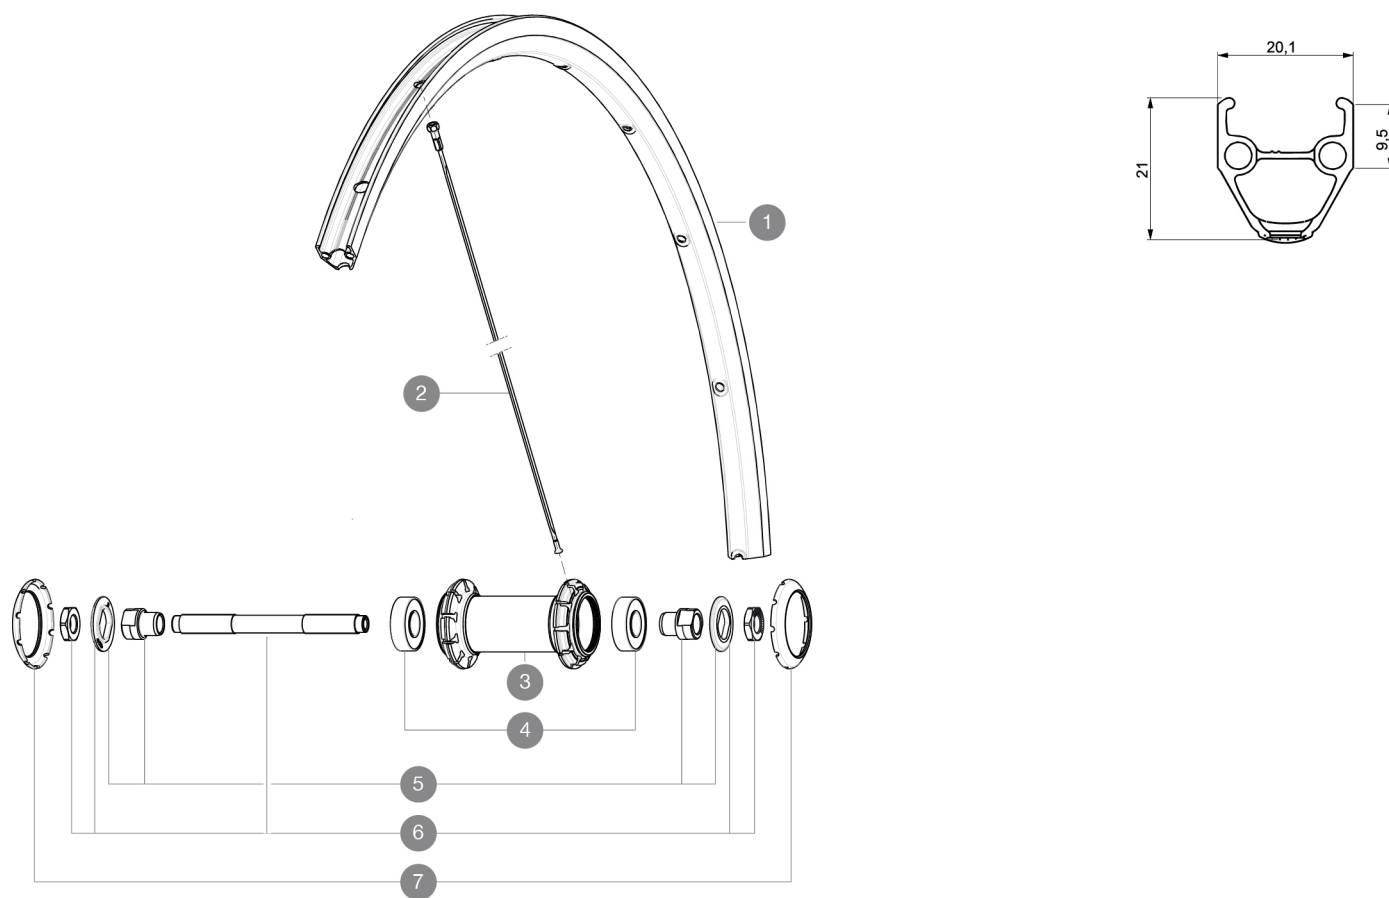

REFERENCES WHEELS

F04901 Aksium One Ft

RIMS

VALVE HOLE \varnothing (MM): 6.5 :

1	V2290915	KIT FRONT/REAR RIM AKSIUM ONE
----------	----------	-------------------------------

SPOKES

2	V4160101	Kit 10 stainless spokes 285 Ft Ksyrium Equipe S/Ft & NDS Aks
2	10844901	KIT 10 FT KSYRIUM EQ S/FT+NDS AKSIUM SPK 285mm - while stock

BR101 quick releases	
Rim tape	
User guide	

Specifications**RIMS**

- **Material** : S6000 Aluminum
- **Height** : 24 mm
- **Joint** : pinned
- **Drilling** : traditional with H2 reinforcement
- **Brake track** : UB Control
- **Valve hole diameter** : 6.5 mm
- **Tyre** : clincher
- **ETRTO size** : 622x15C
- **Recommended tyre sizes** : 19 to 32 mm

SPOKES

- **Material** : steel
- **Shape** : straight pull, bladed
- **Nipples** : brass, ABS
- **Count** : 20 front and rear
- **Lacing** : radial front and rear non-drive side, crossed 2 rear drive side

WHEEL HUB

- **Front and rear bodies** : aluminum
- **Axle material** : steel
- Sealed cartridge bearings
- **Freewheel** : FTS-L steel

WHEEL WEIGHTS

Wheel weight 845