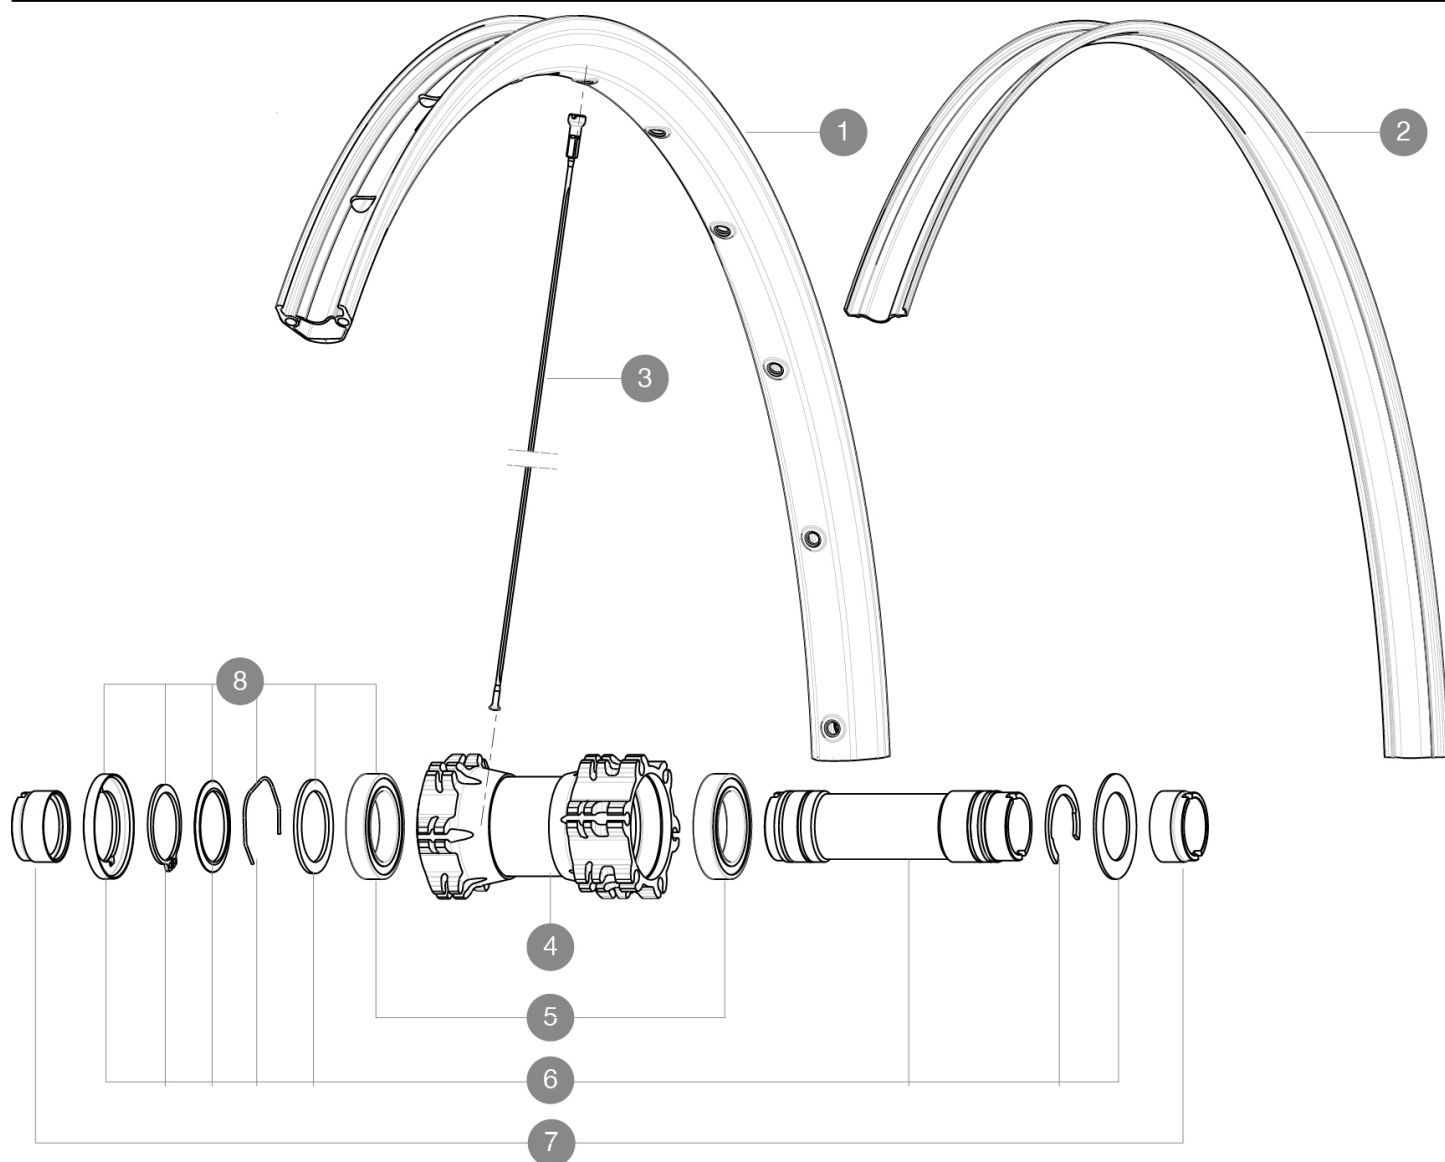

REFERENCES WHEELS

F03301 CrossrocXL29Ft WTS

RIMS

VALVE HOLE \bar{A} (MM): 6.5 :

1	V2311515	KIT FRONT/REAR RIM CROSSROC XL 29"
2	V2190101	UST RIM STRIP 29x21c

SPOKES

3	36689501	"KIT 12 FT/NDS CROSSROC 29"" SPOKE 295mm"
---	----------	---

HUB SHELLS

4	N/A	HUB BODY
5	M40179	FRONT BEARING 25x37x7 20mm AXLE
6	V2370601	KIT FRONT AXLE 20mm CROSSROC XL
8	V2370501	KIT FRONT AUTO ADJUSTING PLAY FOR 20mm AXLE

ADAPTERS

7	12982901	ADAPTER Ft 20x110mm
---	----------	---------------------

MAVIC *Crossroc XL 29 WTS*

Specifications

RIMS

• ETRTO size 29" : 622x21C

WHEEL HUB

Shimano 11 speeds compatible

XD Compatible (XX1-X01) with optional kit

WHEEL WEIGHTS

Wheel weight 920