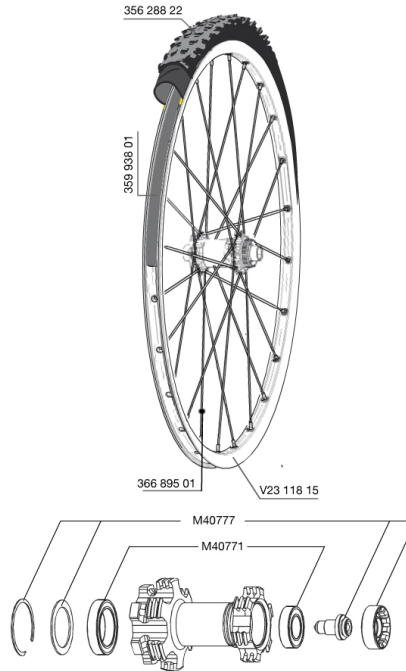

MAVIC CROSSROC WTS 29 Lefty Supermax 2014

REFERENCES WHEELS

RIMS

&NBSP;:

35993801	UST RIM STRIP 29x19c
V2311815	KIT FRONT/REAR CROSSROC 29"

SPOKES

36689701	"KIT 12 FT CROSSROC LEFTY SPMX 29"" SPK 301mm"
----------	--

HUB SHELLS

36709301	ASSEMBLY KIT FOR LEFTY SUPERMAX WHEELS
M40771	BEARING KIT FOR LEFTY 50 & 60 HUB

TYRES

35628822	Crossroc Roam 29
----------	------------------

MAVIC

CROSSROC WTS 29 Lefty Supermax

2014

Specifications

WHEEL WEIGHTS

Wheel weight