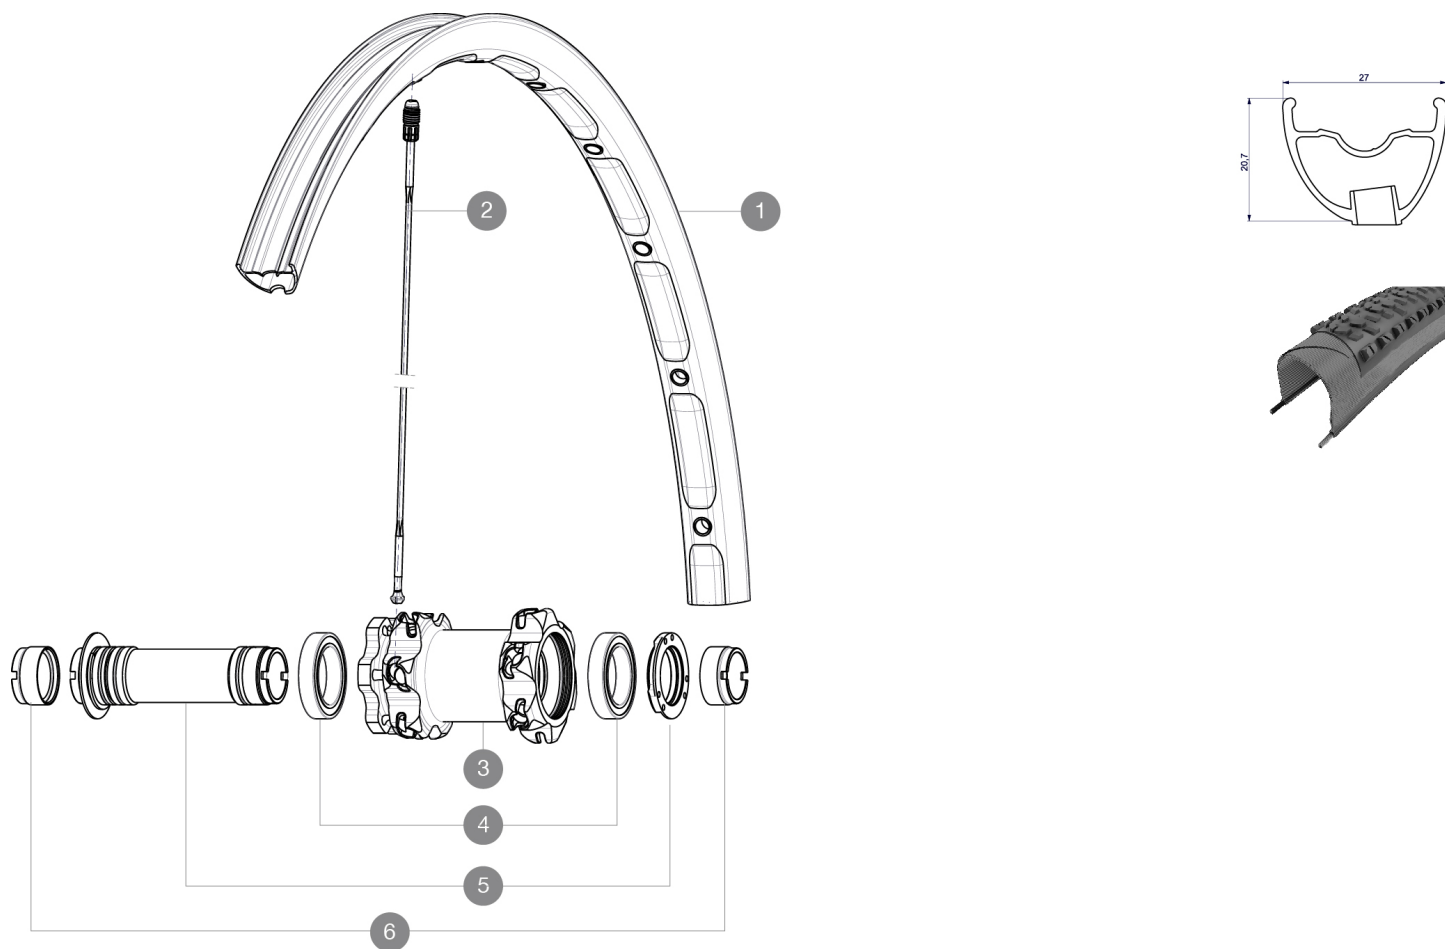

REFERENCES WHEELS

RIMS

&NBSP;:

1 V2310810 KIT FRONT RIM CROSSMAX XL 2015 27,5"

SPOKES

2 36674901 KIT 12 FT XMAX END/FT-NDS DEEMAX PRO 27,5" ALU SPK 275mm

HUB SHELLS

4 M40179 FRONT BEARING 25x37x7 20mm AXLE

5 30870501 FRONT AXLE 20mm CROSSMAX + DEEMAX ULTI 2012

ADAPTERS

6 12982901 ADAPTER Ft 20x110mm

MAVIC *Crossmax XL 27.5 NT*

2

2015
FRONT

Specifications

WHEEL WEIGHTS

Wheel weight