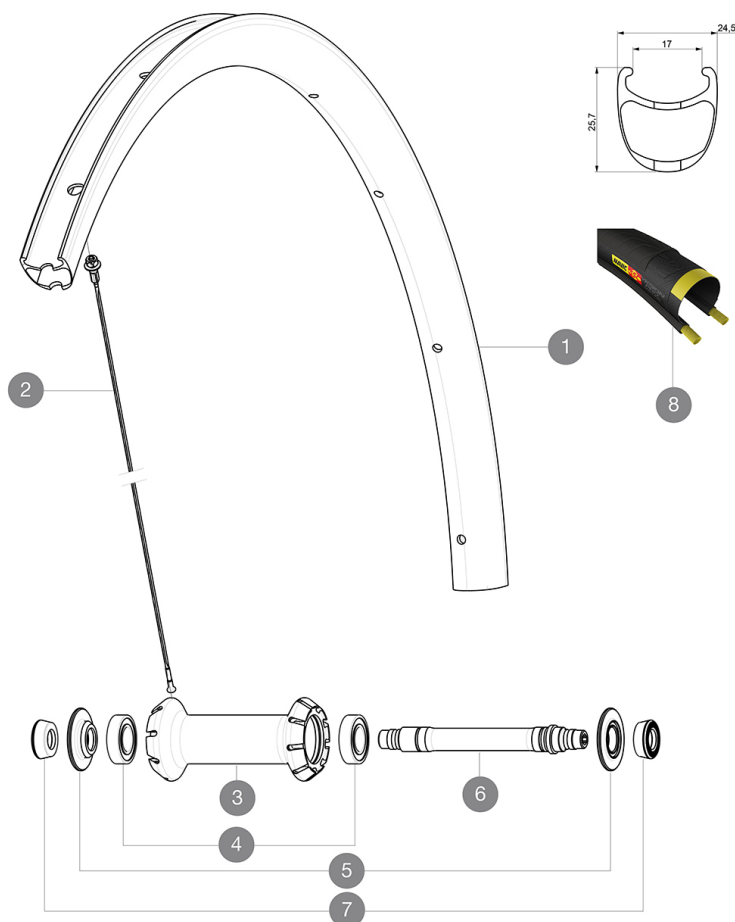

MAVIC Ksyrium Pro Carbon SL C

1
2016
FRONT

ASTM CATEGORY 1 : road only
Recommended weight limit : 120kg
Recommended tyre sizes: 25 to 52 mm
Max. Pressure: 25mm 7.7 bars - 110 PSI

REFERENCES WHEELS

F27401 KProCarbSL C Ft

RIMS

VALVE HOLE \bar{A} (MM): 6,5 :

1	V2737310	KIT FRONT RIM KSYRIUM PRO CARBON SL UST
1	V2401410	KIT FRT RIM KSYRIUM PRO CARBON SL Clincher - while stock las
	V3720101	25mm UST Tape for 19 to 22mm Road Rims
	V2690101	KIT CARBON RIM TAPE 21x622mm - FOR CARBON RIM

Specifications

RIMS

- **Material** : 3K carbon fibers
- **Height** : 25mm
- **Material** : 3K carbon fibers
- **Material** : 3K carbon fibers
- **Drilling** : traditional
- **Brake track** : carbon with TgMAX technology
- **Valve hole diameter** : 6.5 mm
- **Tyre** : clincher
- **ETRTO size** : 622x17C
- **Height** : 25mm
- **Height** : 25mm
- **Recommended tyre sizes** : 25 to 52 mm
- **Drilling** : traditional
- **Drilling** : traditional
- **Brake track** : carbon with TgMAX technology
- **Brake track** : carbon with TgMAX technology
- **Brake track** : carbon
- **Brake track** : carbon
- **Valve hole diameter** : 6.5 mm
- **Valve hole diameter** : 6.5 mm
- **Tyre** : clincher
- **Tyre** : clincher

VERSIONS

- **Color** : Black only
- **Color** : Black only

WHEEL WEIGHTS

Wheel weight 615