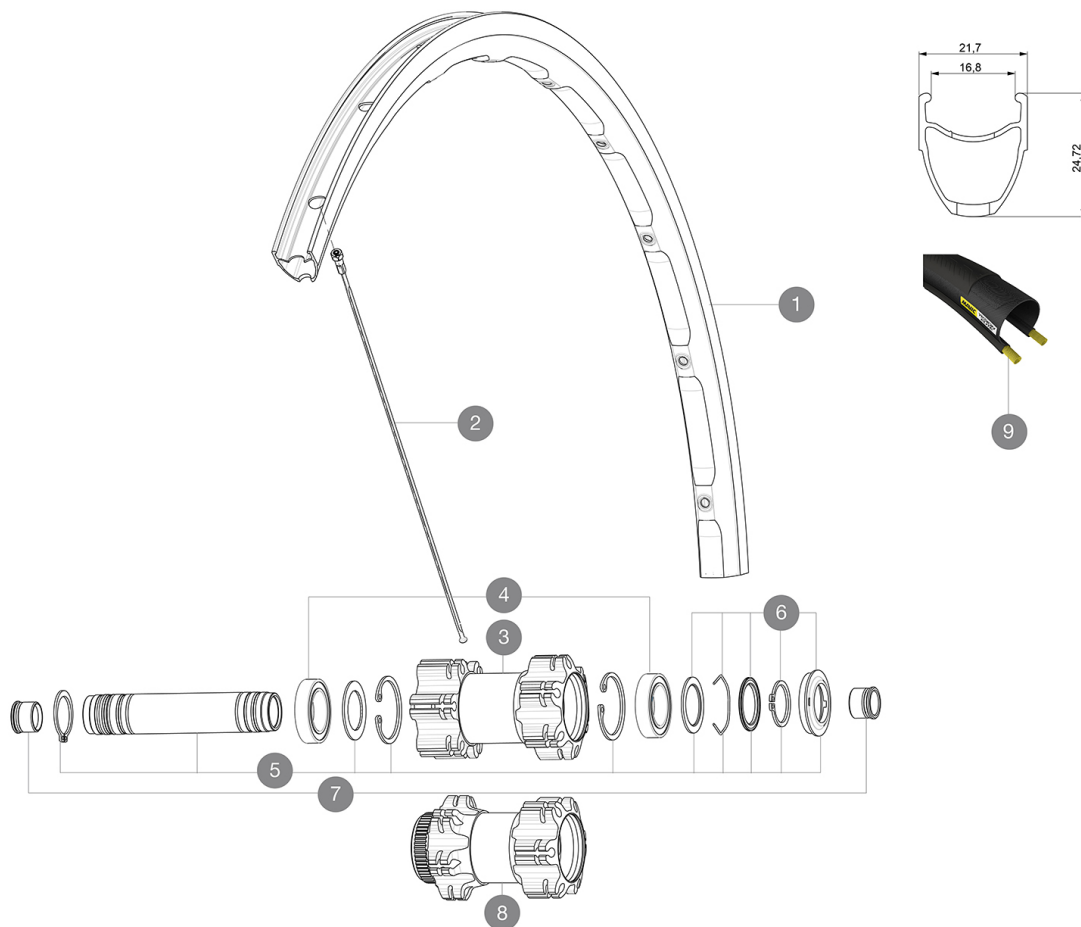

MAVIC Ksyrium Disc TA

1
2017
FRONT

ASTM CATEGORY 2 : road and offroad with jumps less than 15cm
Recommended weight limit : 120kg
Recommended tire sizes: 25 to 32 mm
Max. Pressure: 25/28mm 7.7 bars - 110 PSI

REFERENCES WHEELS

RIMS

&NBSP;:

1	V2409315	KIT FRONT/REAR RIM KSYRIUM DISC 17C

SPOKES

2	V2275701	KIT 12 NDS KSYRIUM DISC 12/KSY 17C SPK 292mm

HUB SHELLS

3	N/A	HUB BODY
4	99688501	BEARING KIT 9/12/15 D6T HUB 20x32x7 6804
5	V2371101	KIT FRONT QRM AXLE 100mm/BOOST 110mm
6	V2370301	KIT FRONT AUTO ADJUSTING PLAY 15mm AXLE

TYRES

9	37805725	Yksion Elite

ADAPTERS

7	V2680201	12mmFtRoadAxleAdaptersQRM
	99694101	ADAPTER Ft 15 to 9mm QR