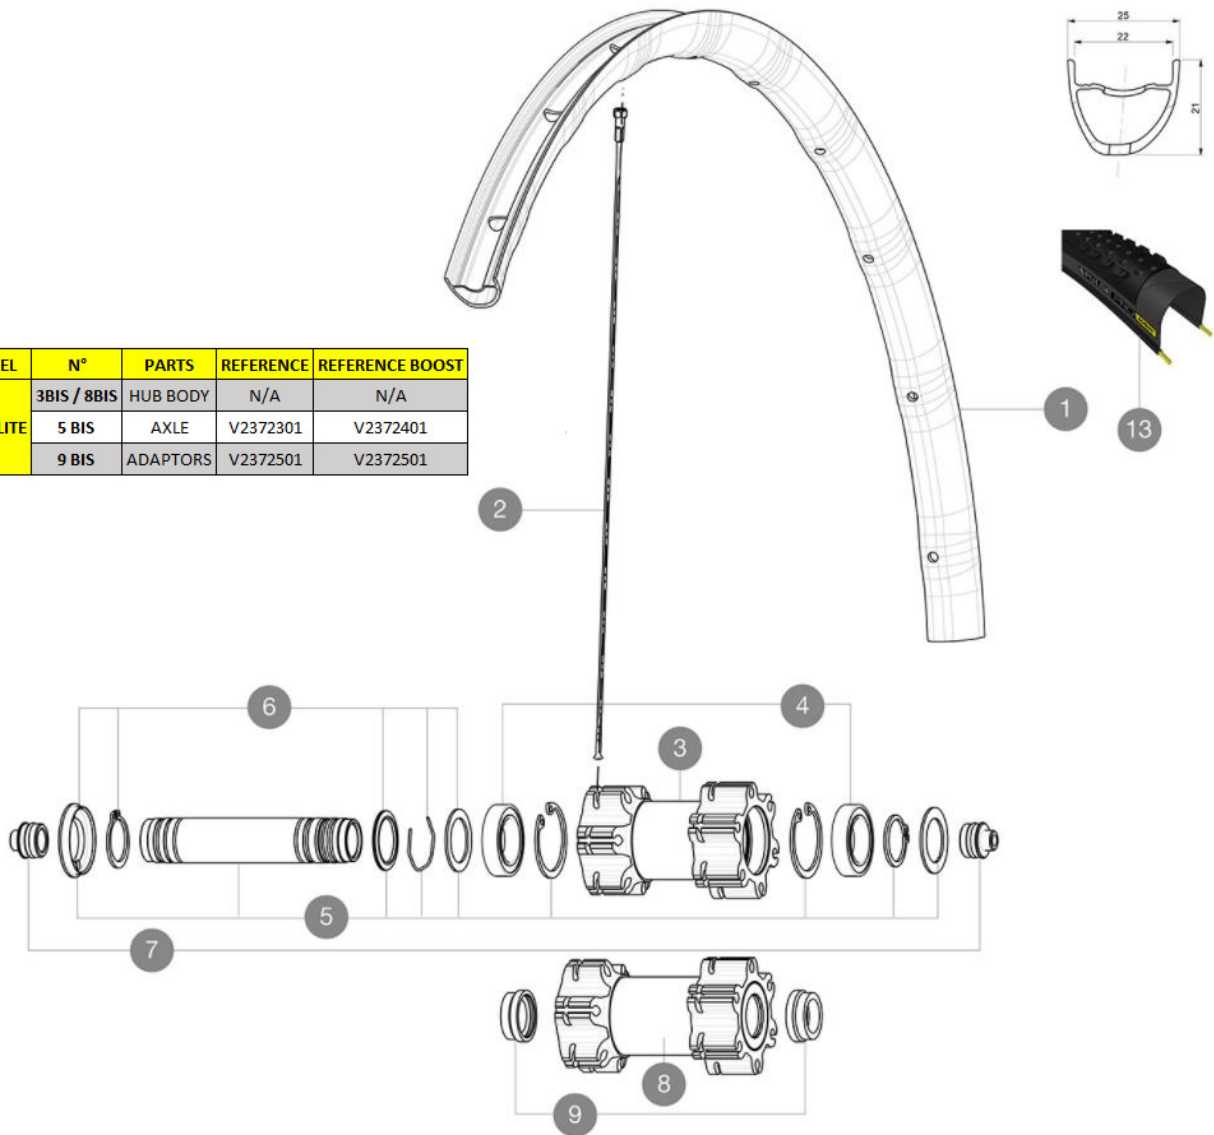

ASTM CATEGORY 3 : offroad with jumps less than 61cm
 Recommended weight limit : 120kg
 Recommended tire sizes: 28 mm to 62 mm (1.1" to 2.5")
 Recommended tyre sizes: 36 mm to 64 mm (1.4" to 2.5")

REFERENCES WHEELS

FRONT WHEEL	N°	PARTS	REFERENCE	REFERENCE BOOST
	3BIS / 8BIS	HUB BODY	N/A	N/A
CROSSMAX ELITE	5 BIS	AXLE	V2372301	V2372401
	9 BIS	ADAPTORS	V2372501	V2372501

RIMS

VALVE HOLE (MM): 6,5 :

1	V2960115	KIT FT/RR RIM CROSSMAX EL 27,5" 22mm RED TSS
1	V2940115	KIT FT/RR RIM CROSSMAX EL 27,5" 22mm BLK TSS
	V2620101	UST RIM TAPE 25mm (for 21-24mm wide rim)

Specifications

RIMS

- **Material** : Mxstal
 - **Material** : Mxstal
 - **Joint** : SUP
 - **Joint** : SUP
 - **Drilling** : traditional
 - **Drilling** : traditional
 - **Weight reduction** : ISM 4D
 - **Weight reduction** : ISM 4D
 - **Valve hole diameter** : 6.5 mm
 - **Valve hole diameter** : 6.5 mm
 - **Tire** : UST Tubeless and tubetype
 - **Tire** : UST Tubeless and tubetype
 - **Internal width** : 22 mm
 - **Internal width** : 22 mm
 - **ETRTO size 27.5"** : 584x22ss
 - **ETRTO size 27.5"** : 584x22ss
 - **ETRTO size 29"** : 622x22ss
 - **ETRTO size 29"** : 622x22ss
- Hookless profile
Use with Mavic Tubeless Tape
Use with Mavic Tubeless Tape

WHEEL WEIGHTS

- Wheel weight
Weight Front 27.5": 750
Weight Front 29": 785

SPOKES

Download date: 2024-07-16 / Update date: 2022-11-16

- **Material** : steel
- **Material** : steel