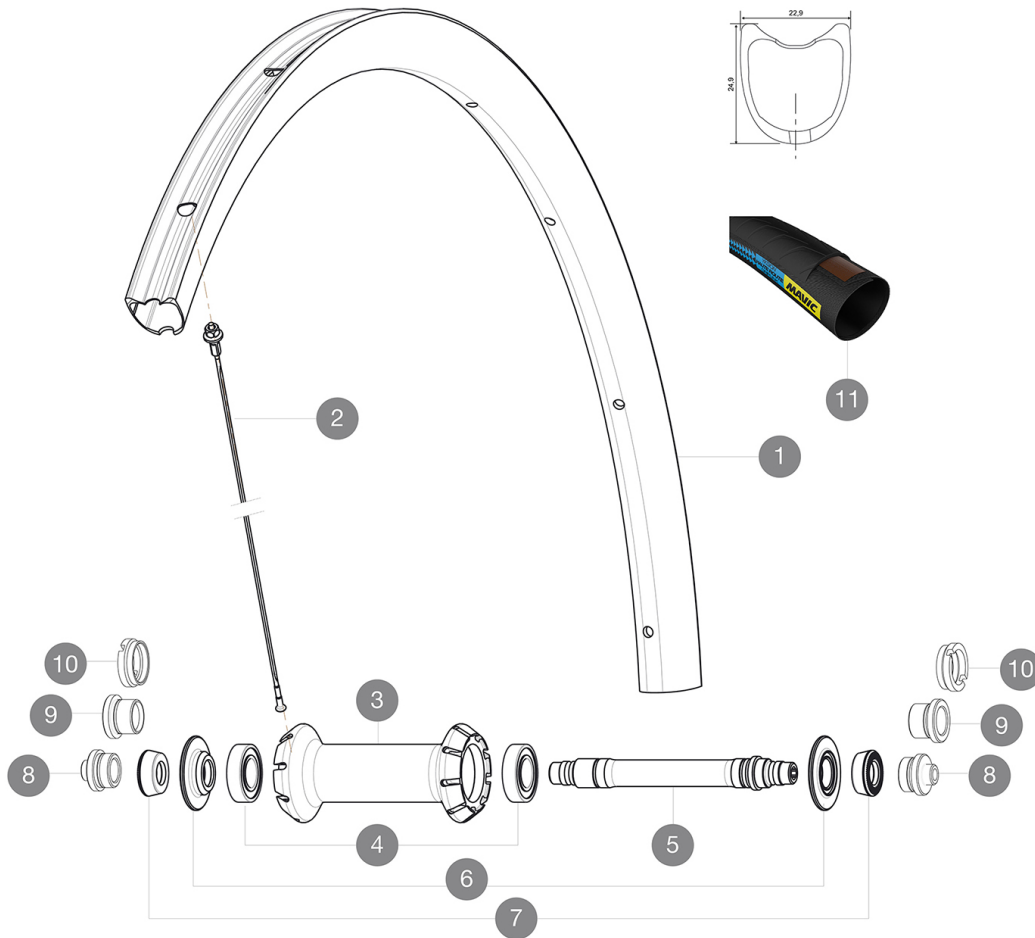

MAVIC *Ksyrium Pro Carbon SL T HR*

ASTM CATEGORY 2 : road and offroad with jumps less than 15cm
Recommended weight limit : 120kg
Recommended tire sizes: 25 to 32 mm
Max. Pressure: 25mm 7.7 bars - 110 PSI

REFERENCES WHEELS

F70861 KsyProCarbSLT HR Ft SV

RIMS

VALVE HOLE $\bar{A}$ (MM): 6,5 :

1	V2730110	KIT FRONT RIM KSYRIUM PRO CARBON SL TUB HR

SPOKES

2	V2271301	KIT 9 FT KSYRIUM PRO CARB SL C/T SPK 287mm - while stock las
2	V3663801	KIT 12 FRT KSYR PRO CARB SL C/UST/T & NDS COSMIC PRO CARB SL

HUB SHELLS

4	V2540201	KIT 2 FRONT BEARINGS 12x24x6 CERAMIC - while stock last
4	M40131	KIT BEARINGS FRONT 12x24x6 6901 (I0 track)
5	30870001	FRONT AXLE ROAD RIM BRAKING QRM +
6	V2252501	FRONT SETTING NUT & DUST PROTECTOR MY16

TYRES

11	39435725	YksionProGripLink HRTubular

ADAPTERS

7	35117301	FT/RR FORK REST R-SYS/CC ULTIMATE > 2013/KSY PRO CARB T
8	B4104301	ADAPTER Ft 9mm QR QRM+
9	B4104201	ADAPTER Ft 12mm QRM+
10	B4104401	ADAPTER Ft 15mm QRM+