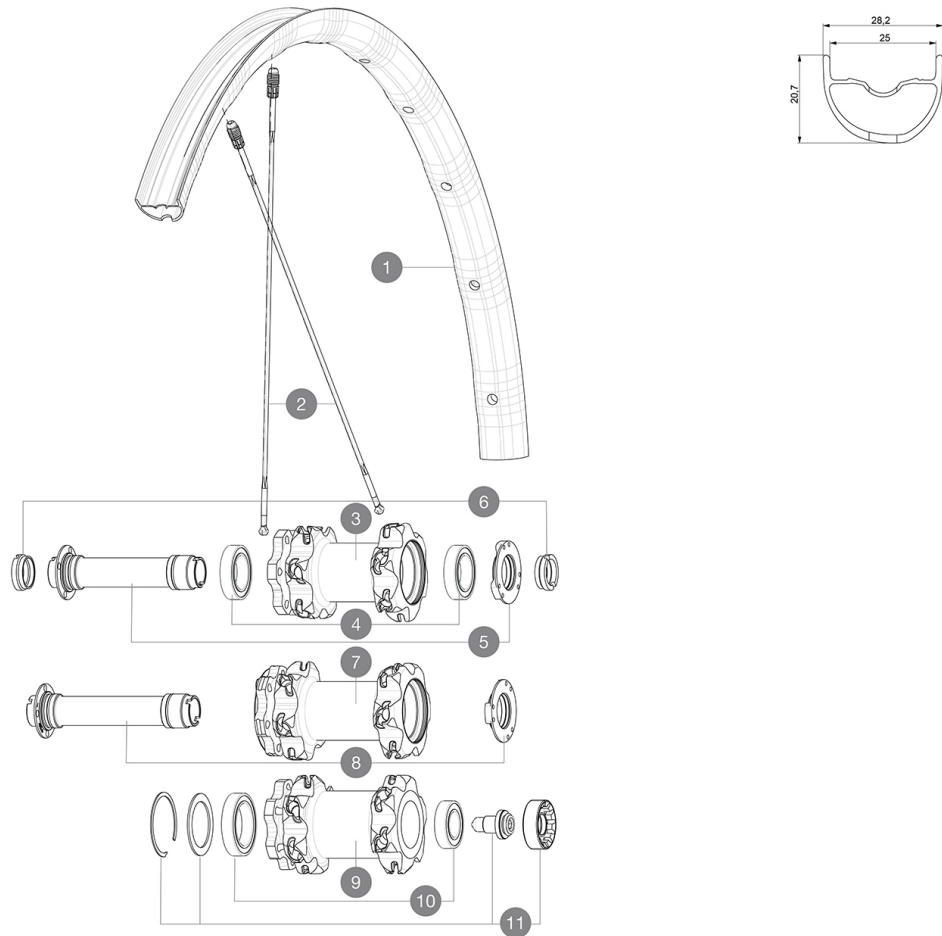

MAVIC XA Pro 29

ASTM CATEGORY 3 : CROSS COUNTRY AND TRAIL RIDING

For a longer longevity of the wheel, Mavic recommends that the total weight supported by the wheels don't exceed 120kg, bike included

Recommended tyre sizes: 46mm to 64mm (1.8" to 2.5")

REFERENCES WHEELS

F80321	Xa Pro 29 Ft	F80521	Xa Pro 29 Ft Lefty 60
F80331	Xa Pro 29 Ft Bst		

RIMS

&NBSP;:

1	V2318510	KIT FRONT RIM XA PRO 29"

SPOKES

2	V2384801	KIT 12 FT/NDS CROSSMAX PRO 29" AL SPK 293mm
2	V2385601	KIT 1 FT/RR XA PRO 29" BUTTED ALU SPOK 293mm - while stock

HUB SHELLS

3	N/A	HUB BODY
4	99688501	BEARING KIT 9/12/15 D6T HUB 20x32x7 6804
5	V2252301	KIT MY16 FRONT AXLE ROAD DISC 9/12/15 INT
7	N/A	HUB BODY
8	V2370701	KIT FRONT QRM+ AXLE BOOST INTL 110mm
9	N/A	HUB BODY
10	M40771	BEARING KIT FOR LEFTY 50 & 60 HUB
11	36709301	ASSEMBLY KIT FOR LEFTY SUPERMAX WHEELS

OPTIONS

V2650201	ADAPTER Front Torque Cap 15x31 MTB QRM +

ADAPTERS

6	B4104401	ADAPTER Ft 15mm QRM+
	B4104301	ADAPTER Ft 9mm QR QRM+