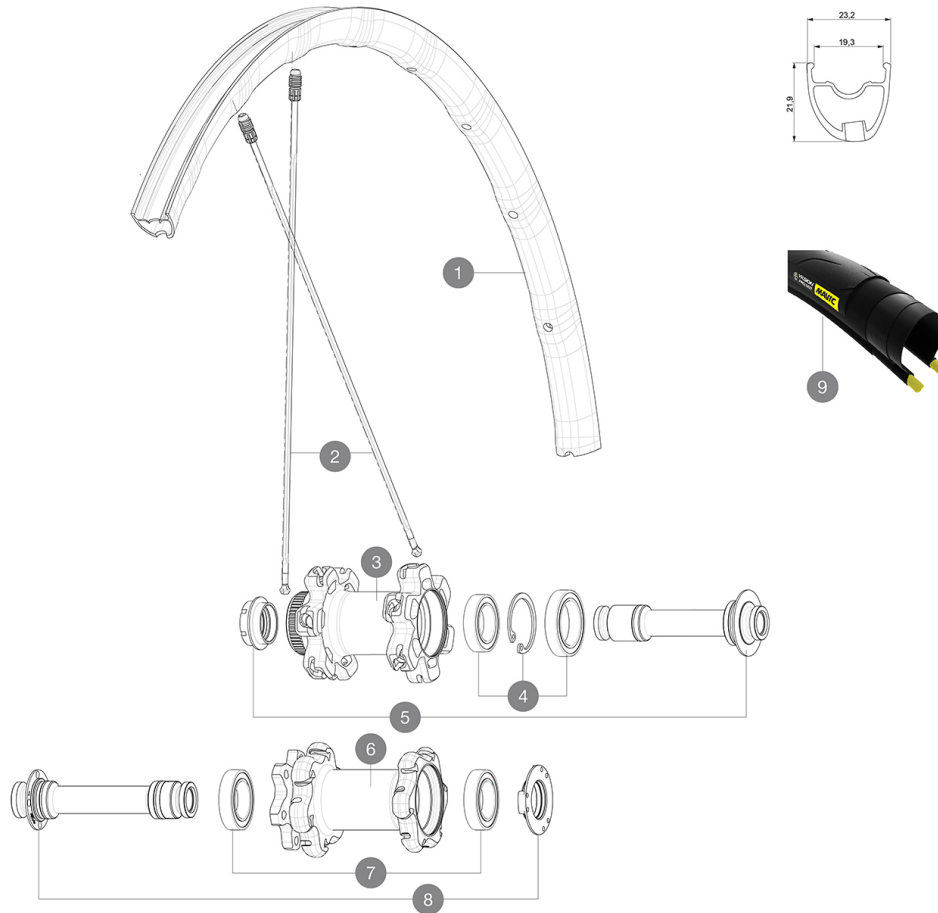

MAVIC Ksyrium Pro Disc UST

ASTM CATEGORY 2 : road and offroad with jumps less than 15cm

For a longer longevity of the wheel, Mavic recommends that the total weight supported by the wheels don't exceed 120kg, bike included

Recommended tyre sizes: 25 to 32 mm

Max. Pressure: see indication on wheel and tyre. If they differ, use the lower of the 2

Max. Pressure tubeless: 25mm 6 bars - 87 PSI, 28mm 5 bars - 70 PSI. Max pressure tubetype: 25mm 7 bars - 102 PSI

REFERENCES WHEELS

F75801 KsyPro UST D6B12x100Ft

F75811 KsyPro UST DCL12x100Ft

RIMS

&NBSP::

1 V2731610 KIT FRONT RIM KSYRIUM PRO DISC UST 19C

SPOKES

2 V2730515 KIT 1 FT/1 NDS STAMPED BTD ALU SPOKE 291.5mm - while stock l
2 V2272501 KIT 12 FT/NDS KSYRIUM PRO D/ALLROAD PRO SPK 291,5mm

HUB SHELLS

3 N/A HUB BODY
4 99688601 BEARING KIT 9/15 DCL HUB 20x32x7 6804 + 25x37x7 6805
5 V2390701 KIT FRONT 12mm AXLE QRM+ CL
6 N/A HUB BODY
7 V2560401 KIT 2 BEARINGS 17x28x7 + WAVED WASHER + CLIP
8 V2390601 KIT FRONT 12mm AXLE QRM+ 6B

OPTIONS

V2252401 KIT MY16 FRONT AXLE ROAD DISC 9/12/15 CL
V2252301 KIT MY16 FRONT AXLE ROAD DISC 9/12/15 INT

TYRES

9 39938825 Yksion Pro UST 700x25

ADAPTERS

B4104401 ADAPTER Ft 15mm QRM+
V2680301 "Kit Ft Road Adapter 12 >> 9mm"