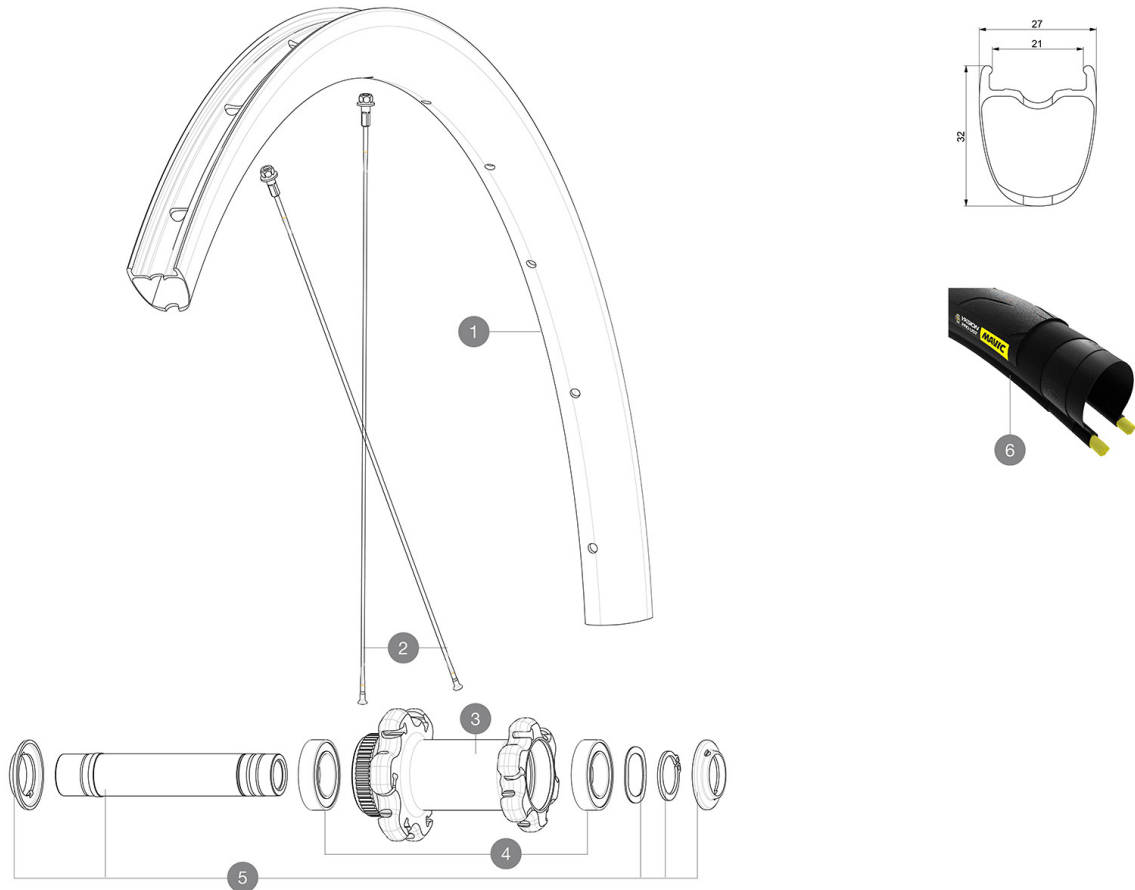

MAVIC Ksyrium Pro Carbon SL UST Disc

ASTM CATEGORY 1 : road only

For a longer longevity of the wheel, Mavic recommends that the total weight supported by the wheels don't exceed 120kg, bike included

Recommended tyre sizes: 25 to 32 mm

Max. Pressure: see indication on wheel and tyre. If they differ, use the lower of the 2

Max. Pressure tubeless: 25mm 6 bars - 87 PSI, 28mm 5 bars - 70 PSI. Max pressure tubetype: 25mm 7 bars - 102 PSI, 28mm 6 bars - 87 PSI

REFERENCES WHEELS

F80671 KsyProCarbSLUST DCL 19 Ft

RIMS

&NBSP::

1	V4093215	Kit Front/Rear rim Cosmic SL 32 Disc while stock lasts
1	V2736610	KIT FRONT RIM KSYRIUM PRO CARBON UST Disc 19/KSYRIUM PRO CAR
	V2620101	UST RIM TAPE 25mm (for 21-24mm wide rim)

SPOKES

2	V3666301	KIT 12 FRT/NDS BUTTED AERO STAINLESS SPOKE 283 KSYRIUM PRO C
2	V3666201	KIT 2 FRT/NDS STAMPED STAINLESS SPOKE 283 KSYRIUM PRO CARBON

HUB SHELLS

3	N/A	HUB BODY
4	V2500901	KIT BEARINGS 18x30x7 + WAVED WASHER + CLIP
5	V2374101	KIT QRM AUTO FRONT L3 AXLE 100x12mm DCL - while stock last
5	V2374001	KIT 12x100mm FRONT AXLE DCL QRM AUTO ALLROAD > 2019

OPTIONS

V2373501 QRM Auto front axle 15mm for DCL Allroad wheels > 2019

TYRES

6 39938825 Yksion Pro UST 700x25

ADAPTERS

V2680301 "Kit Ft Road Adapter 12 >> 9mm"