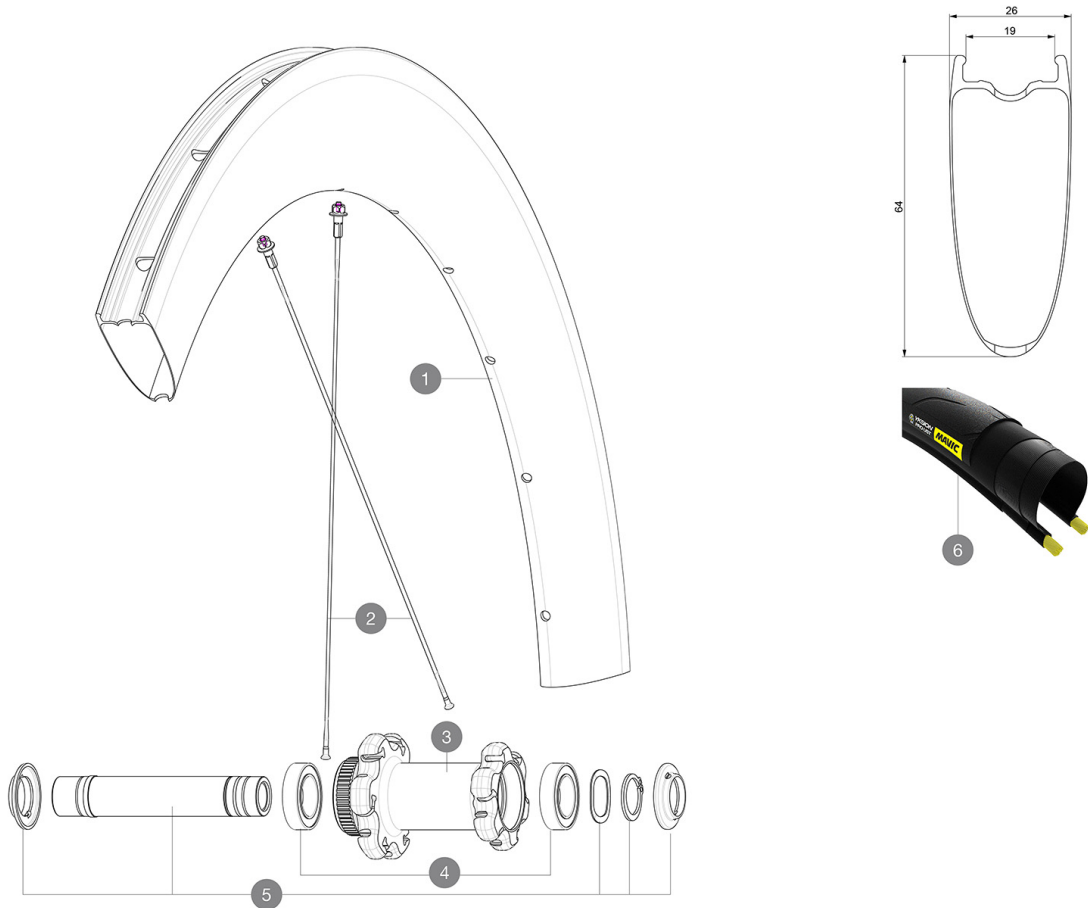

MAVIC *Comete Pro Carbon SL UST Disc*

ASTM CATEGORY 1 : road only

For a longer longevity of the wheel, Mavic recommends that the total weight supported by the wheels don't exceed 120kg, bike included

Recommended tyre sizes: 25 to 32 mm

Max. Pressure: see indication on wheel and tyre. If they differ, use the lower of the 2

Max. Pressure tubeless: 25mm 6 bars - 87 PSI, 28mm 5 bars - 70 PSI. Max pressure tubetype: 25mm 7 bars - 102 PSI, 28mm 6 bars - 87 PSI

REFERENCES WHEELS

F85411 ComProCarb SL UST DCL Ft

RIMS

&NBSP::

1	V4093115	Kit Front/Rear rim Cosmic SL 65 Disc while stock lasts
1	V2738110	KIT FRONT RIM COMETE PRO CARBON SL UST Disc 19 - while stock
	V2620101	UST RIM TAPE 25mm (for 21-24mm wide rim)

SPOKES

2	V3667101	KIT 12 FRT/NDS BUTTED AERO STAINLESS SPOKE 254 + alu nipple
2	V3667001	KIT 2 FRT/NDS 254 BUTTED AERO STAMPED STAINLESS SPOKE + alu

HUB SHELLS

3	N/A	HUB BODY
4	V2500901	KIT BEARINGS 18x30x7 + WAVED WASHER + CLIP
5	V2374101	KIT QRM AUTO FRONT L3 AXLE 100x12mm DCL - while stock last
5	V2374001	KIT 12x100mm FRONT AXLE DCL QRM AUTO ALLROAD > 2019

OPTIONS

V2373501 QRM Auto front axle 15mm for DCL Allroad wheels > 2019

TYRES

6 39938825 Yksion Pro UST 700x25

ADAPTERS

V2680301 "Kit Ft Road Adapter 12 >> 9mm"